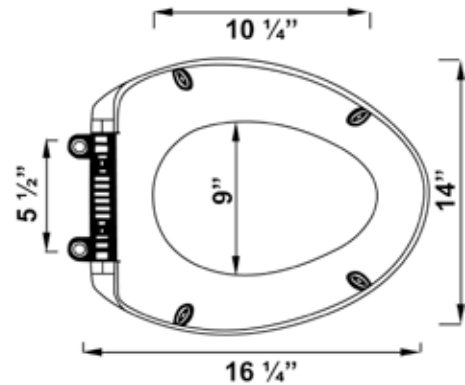

Hard plastic with hardware

Finish

Ivory (01 214I)

White (01 214W)

31 005

Description

Elongated Snoopy Toilet Seat with Slow Close Lid

Materials