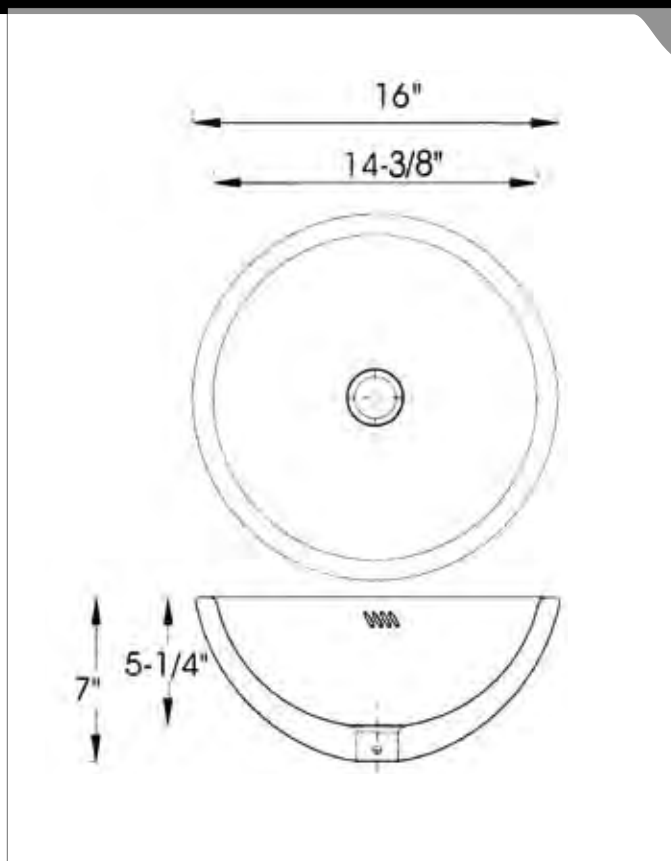

MAG416A

Description

Double Layer Tank Vessel Sink (without rim)

Features

T-304, 20 Gauge Stainless Steel*

1 ½ Drain Opening

Overflow Hole

Dimensions

16" W x 16" D x 7" H

Finish Options

Satin Finish

Installation

Undermount Installation

*This high quality Yosemite sink is a heavy gauge, type 304 (18/8) surgical grade, stainless steel for maximum durability- 18% chromium (for shine) and 8% nickel (for rust resistance).