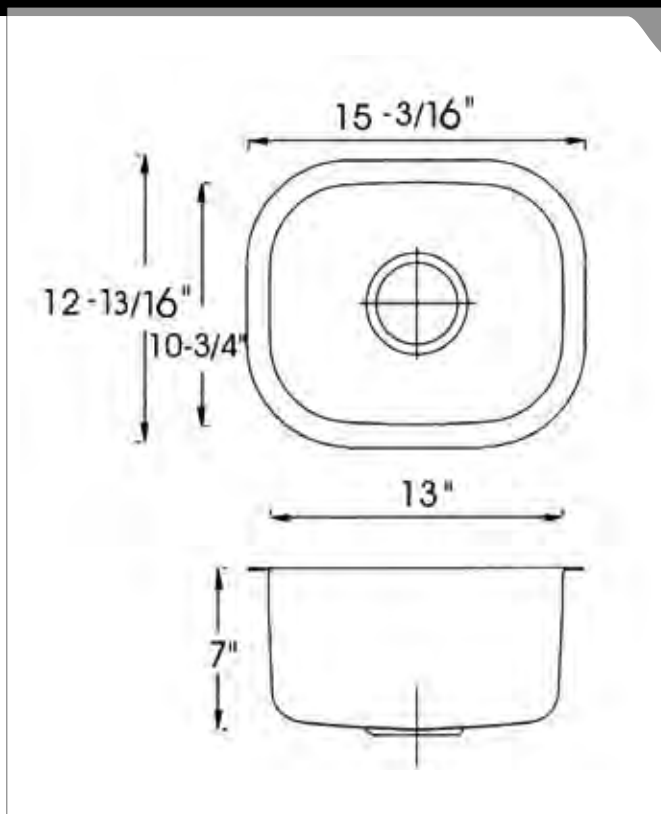

MAG1512

Description

Undermount Bar Sink

Features

T-304, 20 Gauge Stainless Steel*
Stone Guard Undercoated Over Rubber Pad
3 1/2" Drain Opening

Dimensions

15" W x 12 1/2" D x 7" H

Finish Options

Satin Finish

Installation

Undercounter Installation
Supplied with Fastener, Screws and Template

*This high quality Yosemite sink is a heavy gauge, type 304 (18/8) surgical grade, stainless steel for maximum durability- 18% chromium (for shine) and 8% nickel (for rust resistance).