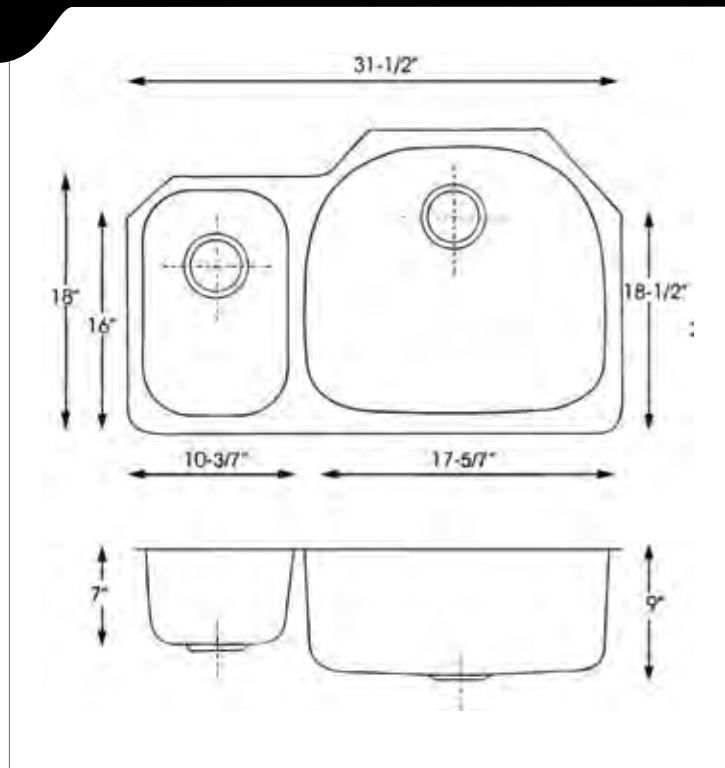

Dimensions

31 1/2" W x 21" D x 9" H Right

31 1/2" W x 18" D x 7" H Left

Finish Options

Satin Finish

Installation

Undercounter Installation

Supplied with Fastener, Screws and Template