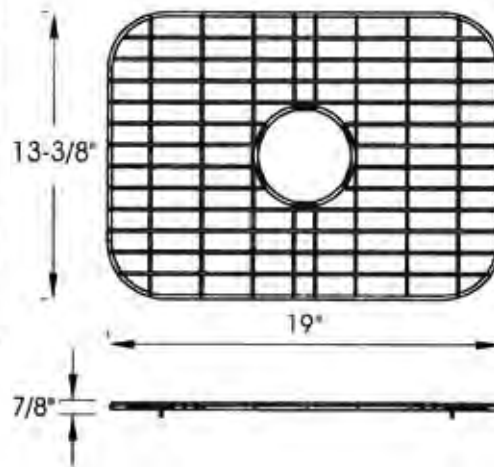

Model: BG5340
Bottom Grid for MAG2318