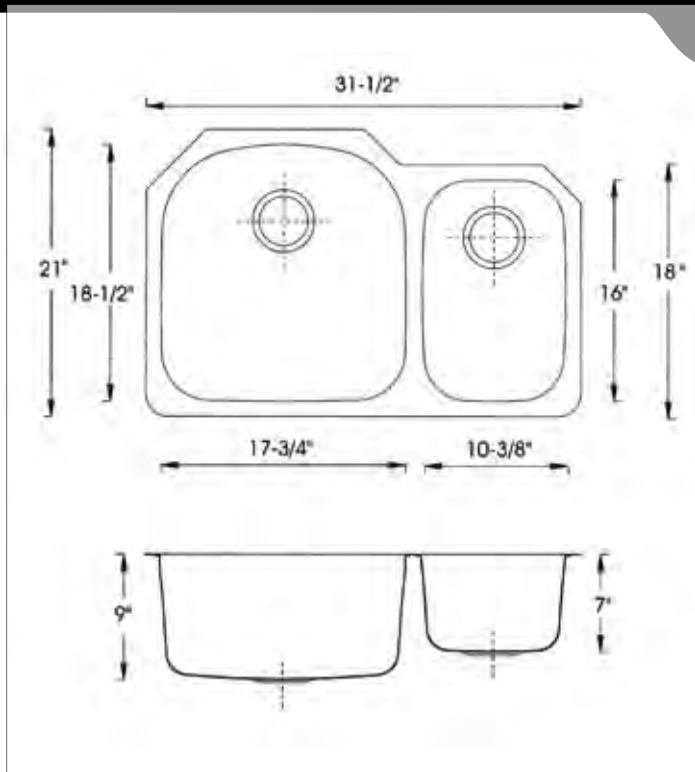

*Accessories [Sold Separately]

Strainer: SSS114 page 78

Dispenser: MAG SSSD,

MAG PSDBN page 78

MAG3121L

Description

Undermount Double Bowl

Features

T-304, 18 Gauge Stainless Steel*
Small Bowl on the Right
Stone Guard Undercoated Over Rubber Pad
Offset Drain. 3 1/2" Drain Opening

Dimensions

31 1/2" W x 21" D x 9" H Left
31 1/2" W x 18" D x 7" H Right

Finish Options

Satin Finish

Installation

Undercounter Installation
Supplied with Fastener, Screws and Template

*This high quality Yosemite sink is a heavy gauge, type 304 (18/8) surgical grade, stainless steel for maximum durability- 18% chromium (for shine) and 8% nickel (for rust resistance).