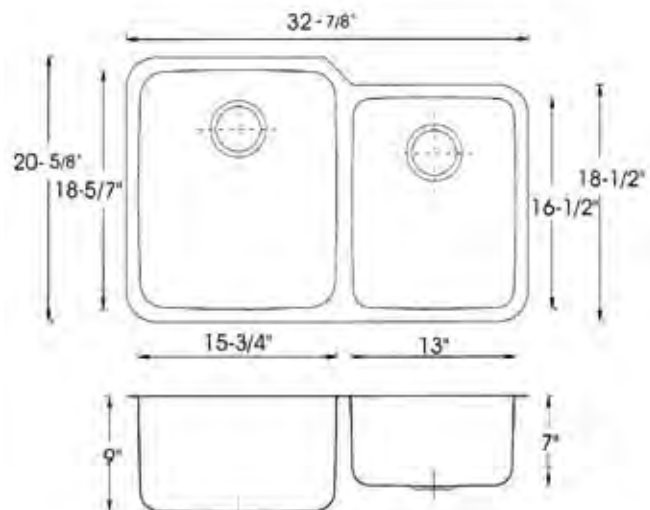

Installation

Undercounter Installation

Supplied with Fastener, Screws and Template

*This high quality Yosemite sink is a heavy gauge, type 304 (18/8) surgical grade, stainless steel for maximum durability- 18% chromium (for shine) and 8% nickel (for rust resistance).