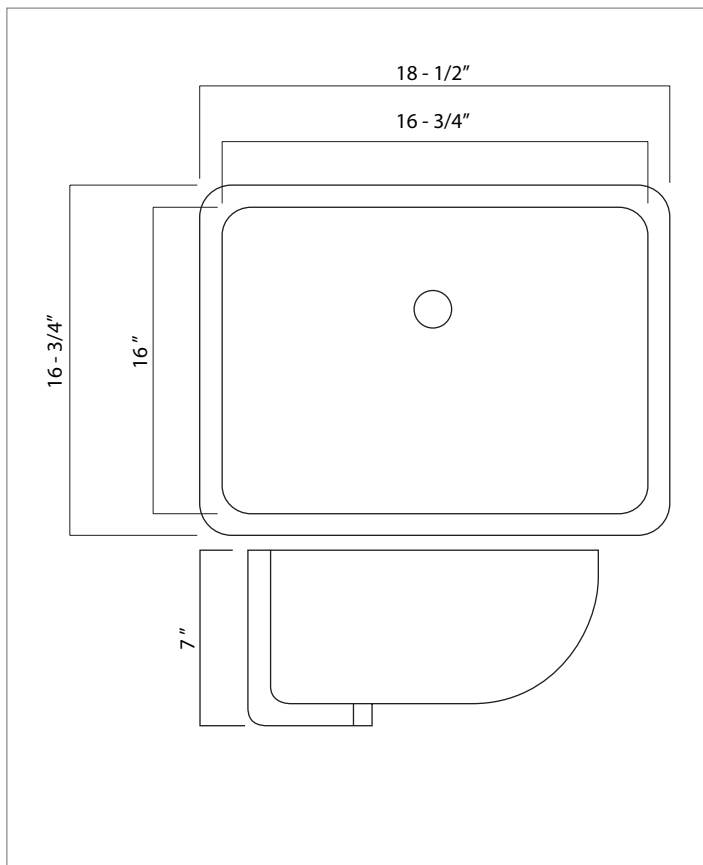

Description

Porcelain Rectangular Undermount Sink

Features

With mounting brackets

Dimensions

18" W x 15" D x 7 1/2" H

Finish

White (YPLMK-010-WH)

Ivory (YPLMK-010-IV)

Installation

Undermount installation