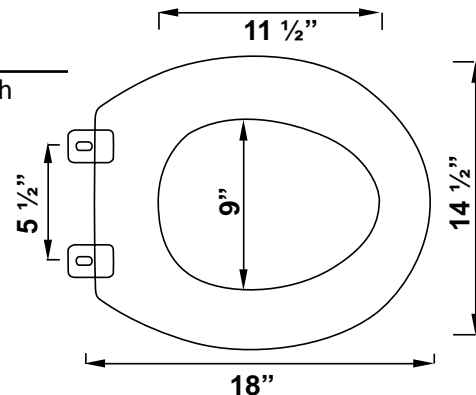

31 044

Description

Elongated Blue Fish Toilet Seat with Slow Close Lid

Material

Hard plastic with hardware

*31 044

31 064

Description

Elongated Blue Seahorse Toilet Seat with Slow Close Lid

Materials

Hard plastic with hardware

*31 064

31 066

Description

Elongated Transparent Fish Toilet Seat with Slow Close Lid

Materials

Hard plastic with hardware

*31 066