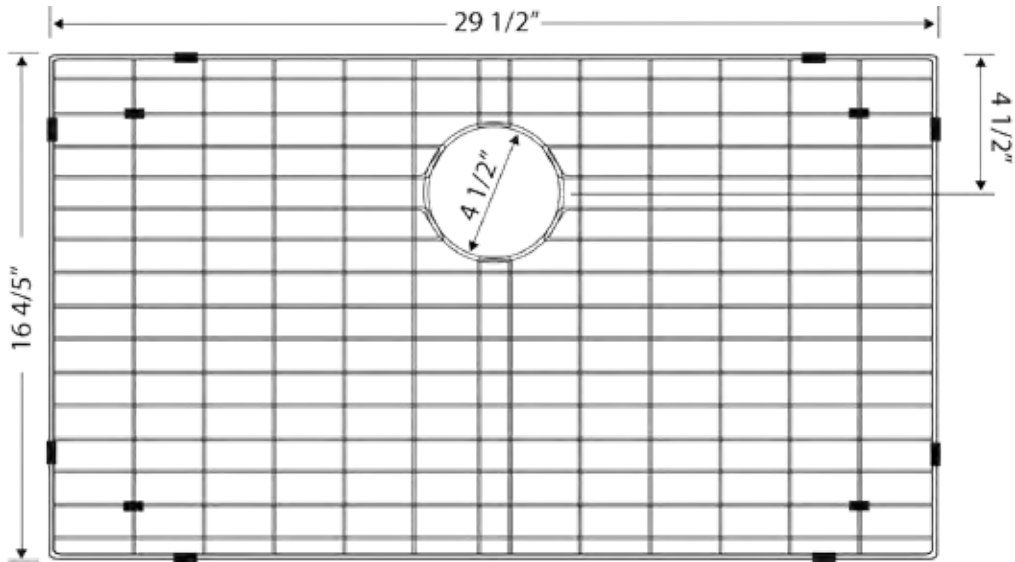

BOTTOM GRID

Model: BG3219C
Bottom Grid for MAGRA3219C