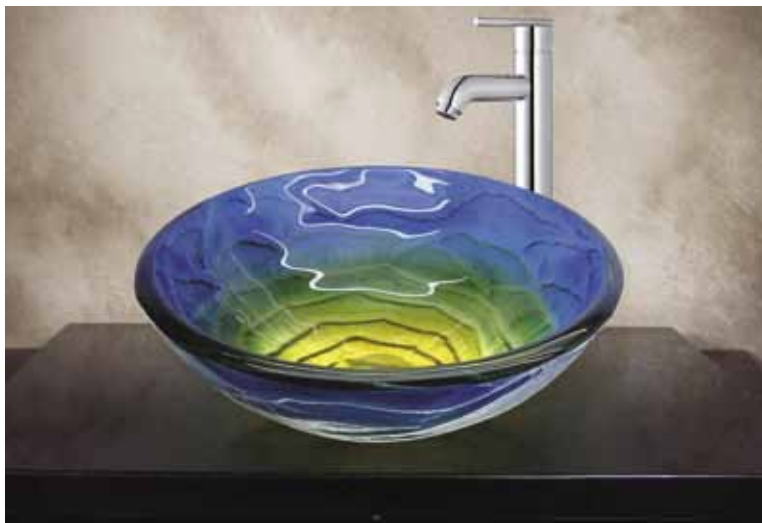

Features

Translucent blue at the rim turns to green then yellow with layers of color.