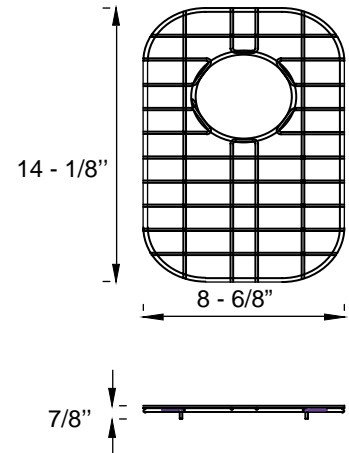

Model: BG3219BL
Bottom Grid for
MAGRA3219BL for large bowl

Model: BG3219BLSB
Bottom Grid for
MAGRA3219BL small bowl

BOTTOM GRID

Model: BG4137B
Bottom Grid for
MAG502 Fits Both Bowls

Model: BG4233
Bottom Grid for
MAG503, MAG1815, MAG505