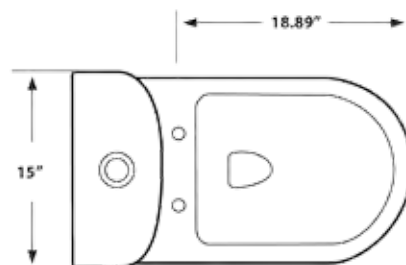

Dimensions

15" W x 27 1/2" D x 26 3/8" H

2" Trapway

Finish

Porcelain white

YPLMK-310-WH

Description

Siphonic one-piece toilet