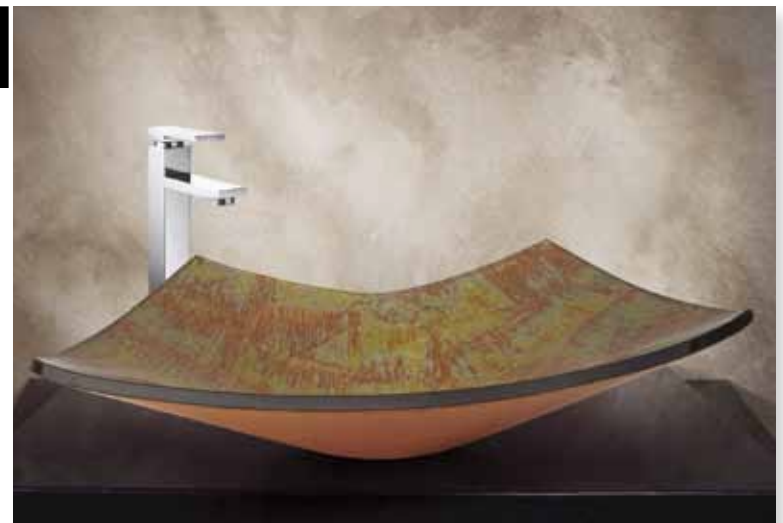

Features

Vibrant orange and yellow brush pattern on a rectangular sink.