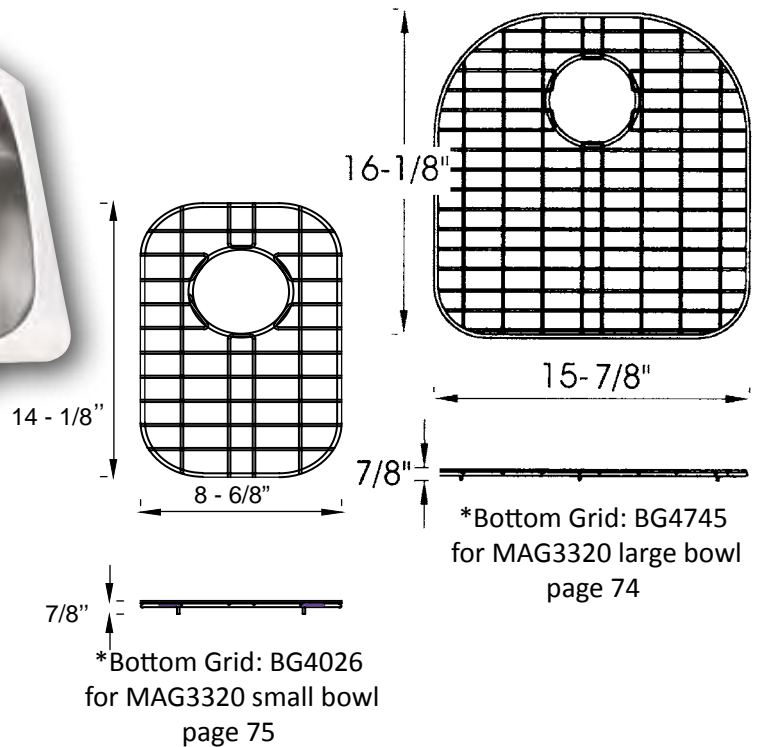

Dimensions

32" W x 18" D x 9" H
14 3/4" W x 16 1/4" D x 8" H (left & right sink)

Finish Options

Satin Finish

Installation

Undermount Installation
Supplied with Fastener, Screws and Template

*This high quality Yosemite sink is a heavy gauge, type 304 (18/8) surgical grade, stainless steel for maximum durability- 18% chromium (for shine) and 8% nickel (for rust resistance).