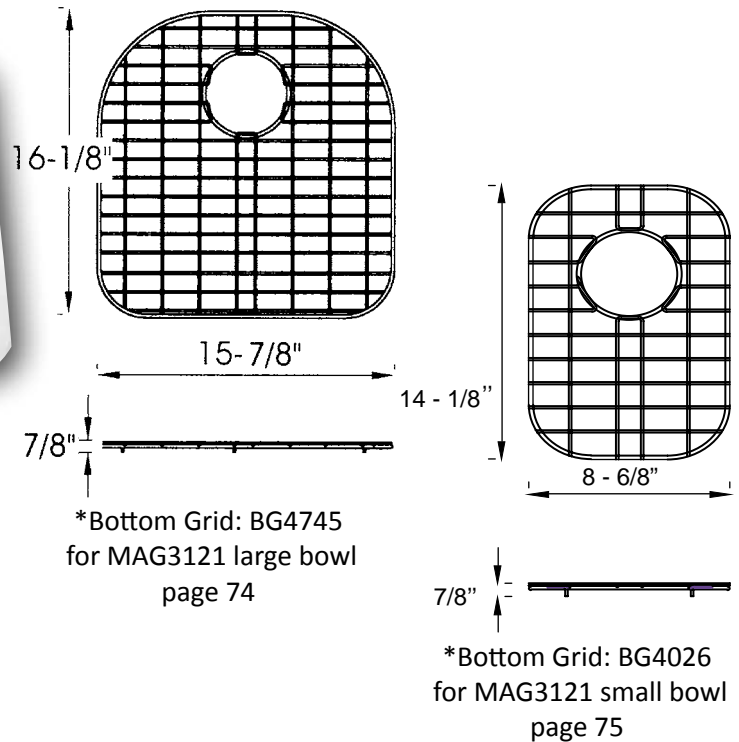

*Accessories [Sold Separately]

Strainer: SSS114 page 78

Dispenser: MAG SSSD,

MAG PSDBN page 78

MAG3121L

Description

Undermount Double Bowl

Features

T-304, 18 Gauge Stainless Steel*
Small Bowl on the Right
Stone Guard Undercoated Over Rubber Pad
Offset Drain. 3 1/2" Drain Opening

Dimensions

31 1/2" W x 21" D x 9" H Left
31 1/2" W x 18" D x 7" H Right

Finish Options

Satin Finish

Installation

Undercounter Installation
Supplied with Fastener, Screws and Template

*This high quality Yosemite sink is a heavy gauge, type 304 (18/8) surgical grade, stainless steel for maximum durability- 18% chromium (for shine) and 8% nickel (for rust resistance).