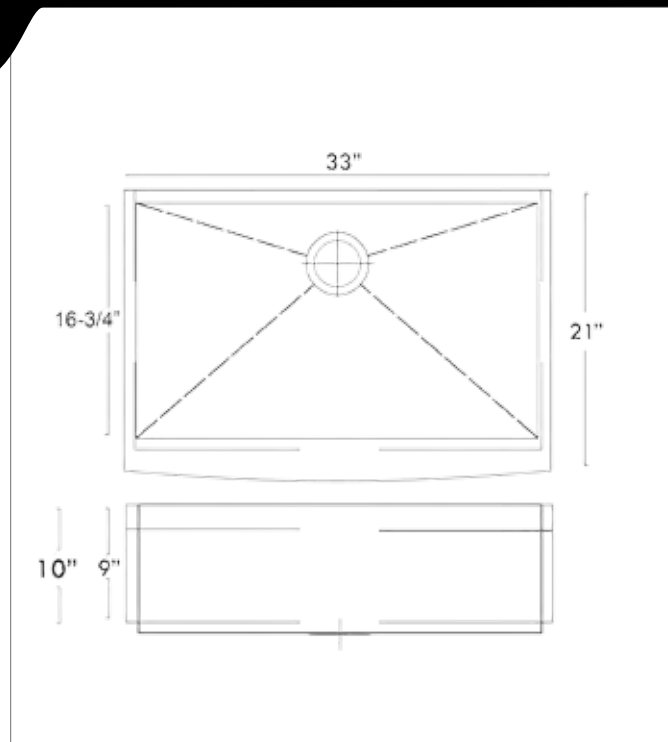

Installation

Overmount Installation

*This high quality Yosemite sink is a heavy gauge, type 304 (18/8), surgical grade, stainless steel for maximum durability- 18% chromium (for shine) and 8% nickel (for rust resistance).