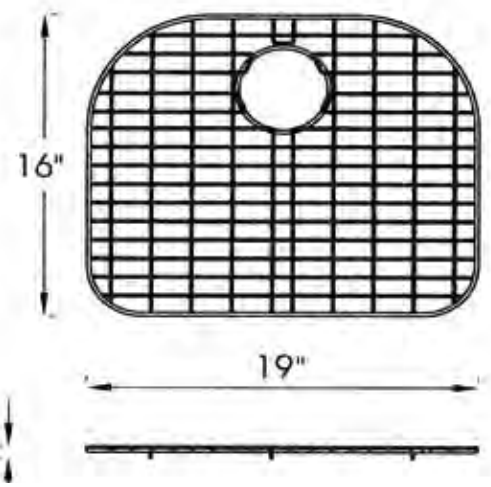

Dimensions

32" W x 18" x 8" H Left
32" W x 15" x 7" H Right

Finish Options

Satin Finish

Installation

Undercounter Installation
Supplied with Fastener, Screws and Template

*This high quality Yosemite sink is a heavy gauge, type 304 (18/8) surgical grade, stainless steel for maximum durability- 18% chromium (for shine) and 8% nickel (for rust resistance).