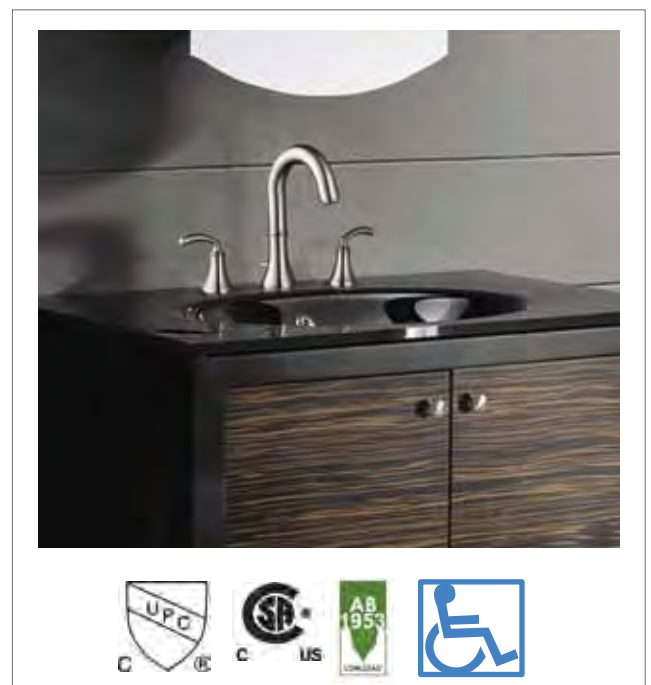

Finish Options

Polished chrome (YP5708-PC)
Brushed nickel (YP5708-BN)
Oil rubbed bronze (YP5708-ORB)