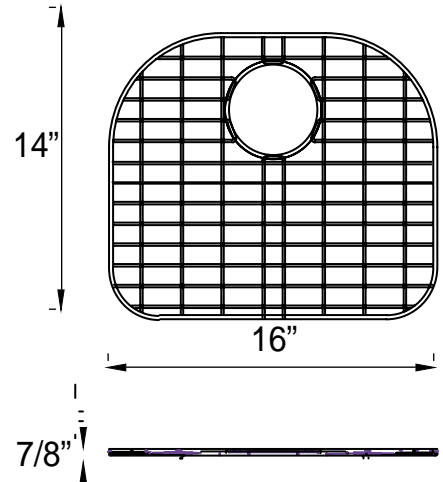

Model: BG4640
Bottom Grid for
MAG501bb