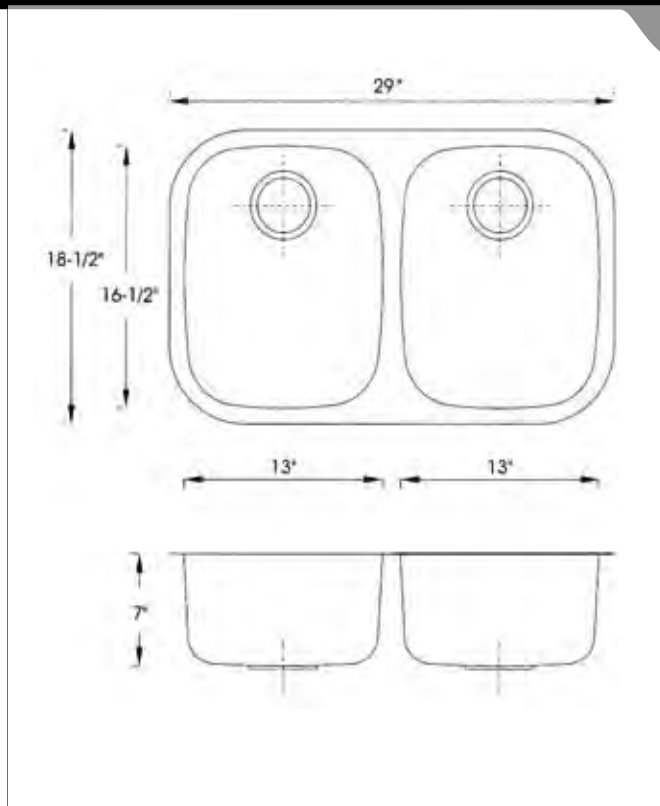

MAG505

Description

Undermount Double Bowl

Features

T-304, 18 Gauge Stainless Steel*

Both Bowls are the Same Size

Stone Guard Undercoated over rubber pad.

Offset drain, 3 1/2" Drain Opening.

Dimensions

29" W x 18 1/2" D x 7" H

Finish Options

All Satin

Installation

Undercounter Installation

Supplied with Fastener, Screws and Template

*This high quality Yosemite sink is a heavy gauge, type 304 (18/8) surgical grade, stainless steel for maximum durability- 18% chromium (for shine) and 8% nickel (for rust resistance).