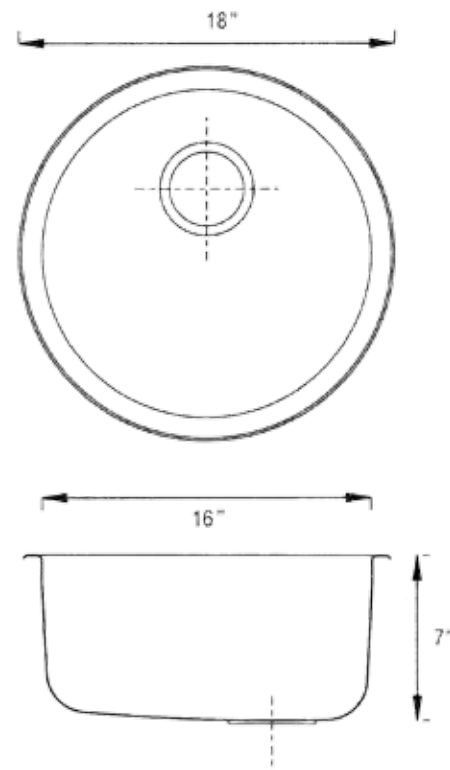

Dimensions

18" W x 18" D x 7" H

Finish Options

Deck Polish, Bowl Satin

Installation

Drop-in Installation
Supplied with Fastener, Screws and Template

*This high quality Yosemite sink is a heavy gauge, type 304 (18/8) surgical grade, stainless steel for maximum durability- 18% chromium (for shine) and 8% nickel (for rust resistance).