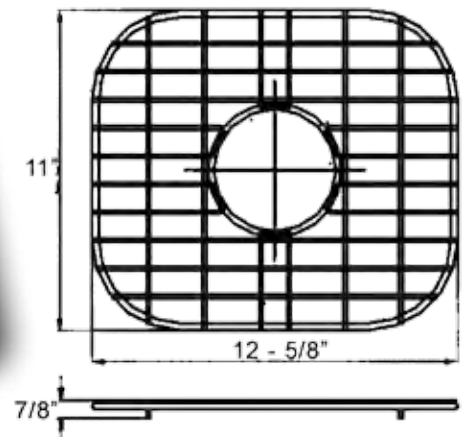

Model: BG3322 Bottom Grid for
MAG3322C page 74