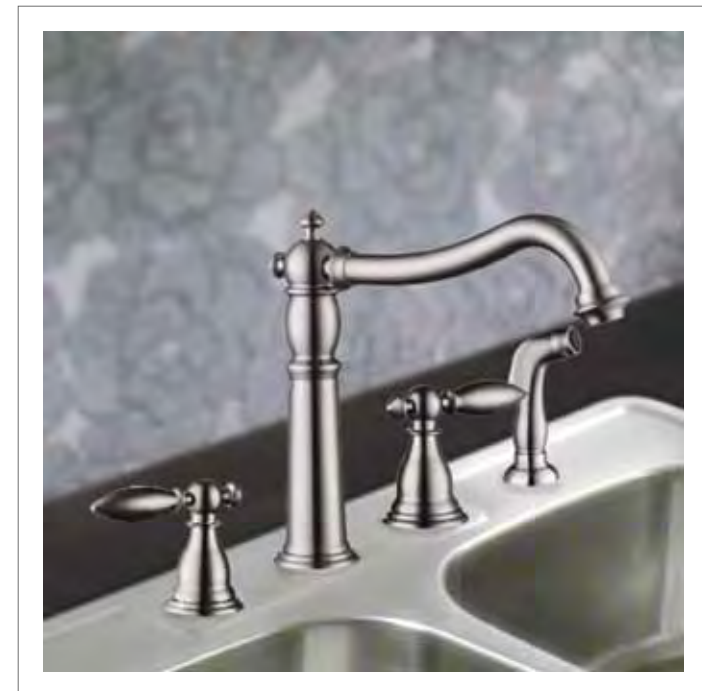

Description

Kitchen Faucet with Side Sprayer

Features

- 6"- 12" widespread.
- 4 hole installation.
- Solid brass waterway construction.
- 100% pressure system tested.

Dimensions

- 9" overall height
- 8 ¾" spout height x 8 ½" spout reach

Finish Options

- Polished chrome (YP68WSKF-PC)
- Brushed nickel (YP68WSKF-BN)