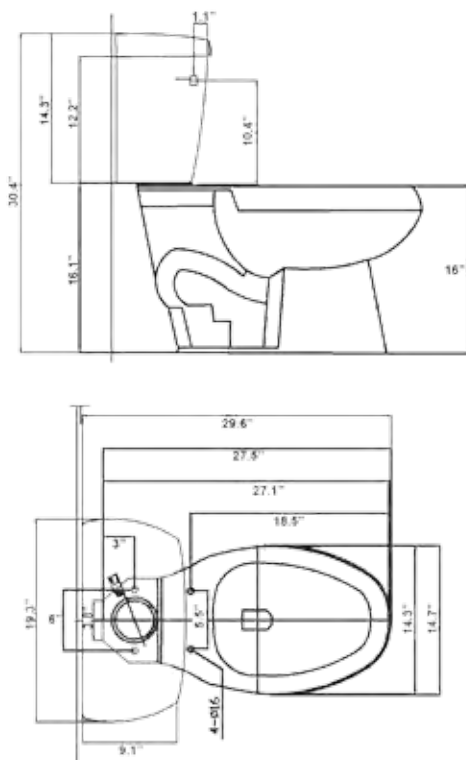

Finish

Porcelain white