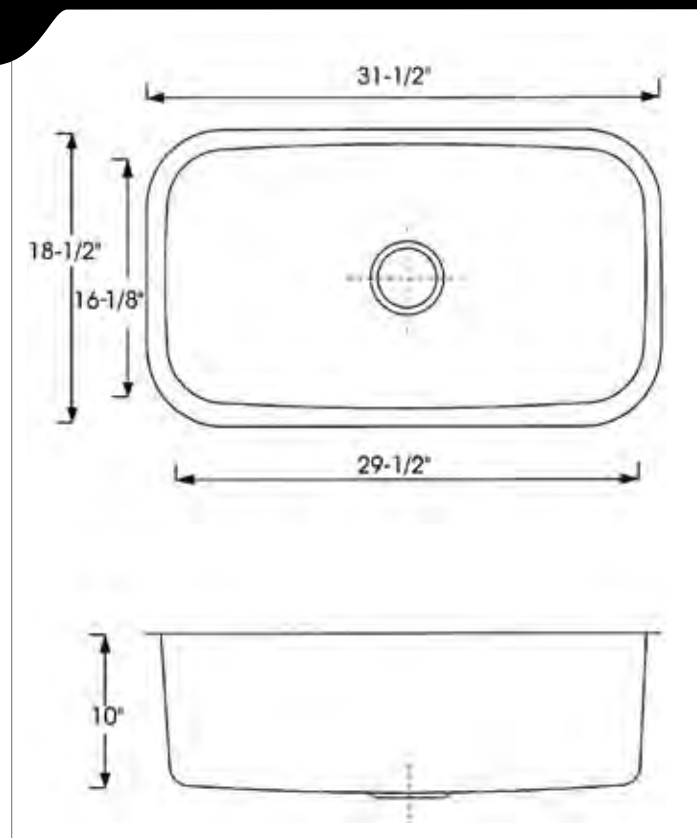

Installation

Undercounter Installation

Supplied with Fastener, Screws and Template

*This high quality Yosemite sink is a heavy gauge, type 304 (18/8) surgical grade, stainless steel for maximum durability- 18% chromium (for shine) and 8% nickel (for rust resistance).