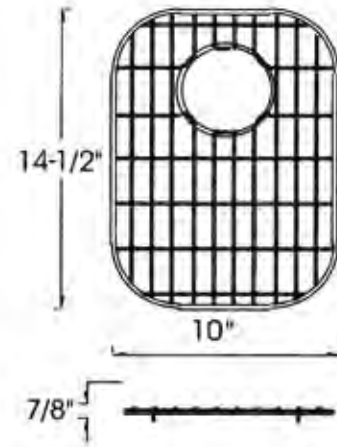

*Accessories [Sold Separately]

Strainer: SSS114 page 78

Dispensers: MAG SSSD,
MAG PSDBN page 78

Model: BG4233 Bottom Grid
for MAG8503L page 75

MAG8503L

Description

Undermount Double Bowl

Features

T-304, 18 Gauge Stainless Steel*
Stone Guard Undercoated Over Rubber Pad
Offset Drain. 3 1/2" Drain Opening.

Dimensions

32" W x 20 1/2" D x 9" H Left
32" W x 18 1/2" D x 7" H Right

Finish Options

Satin Finish