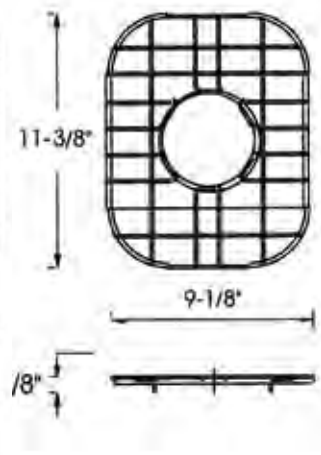

Model: BG3327
Bottom Grid for
MAG1512, MAG501 sm