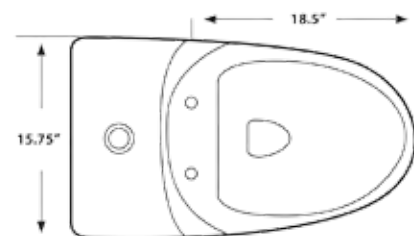

Finish

Porcelain white