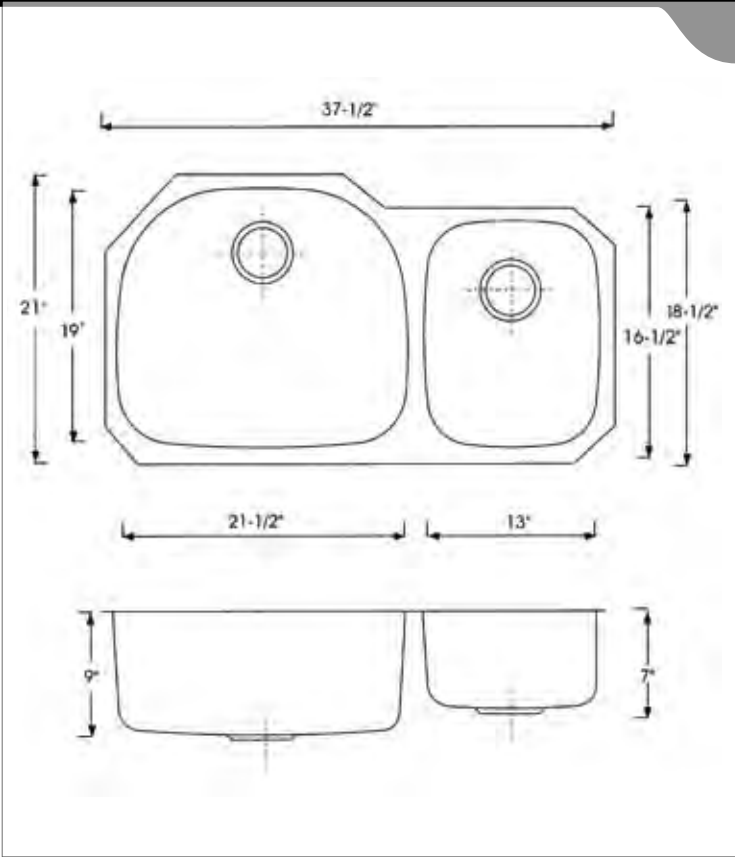

MAG3720

Description

Undermount Double Bowl

Features

T-304, 18 Gauge Stainless Steel*
Stone Guard Undercoated over rubber pad.
Offset drain, 3 1/2" Drain Opening.

Dimensions

37 1/2" W x 21" D x 9" H Left
37 1/2" W x 18 1/2" D x 7" H Right

Finish Options

Satin Finish

Installation

Undercounter Installation

*This high quality Yosemite sink is a heavy gauge, type 304 (18/8) surgical grade, stainless steel for maximum durability- 18% chromium (for shine) and 8% nickel (for rust resistance).