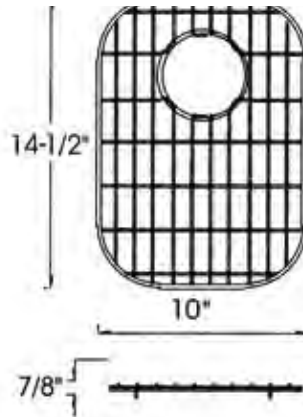

Model: BG3219BL
Bottom Grid for
MAGRA3219BL for large bowl

Model: BG3219BLSB
Bottom Grid for
MAGRA3219BL small bowl

BOTTOM GRID

Model: BG4137B
Bottom Grid for
MAG502 Fits Both Bowls

Model: BG4233
Bottom Grid for
MAG503, MAG1815, MAG505