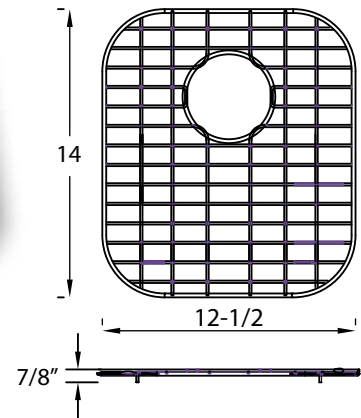

Model: BG4137B Bottom Grid
for MAG502 page 75