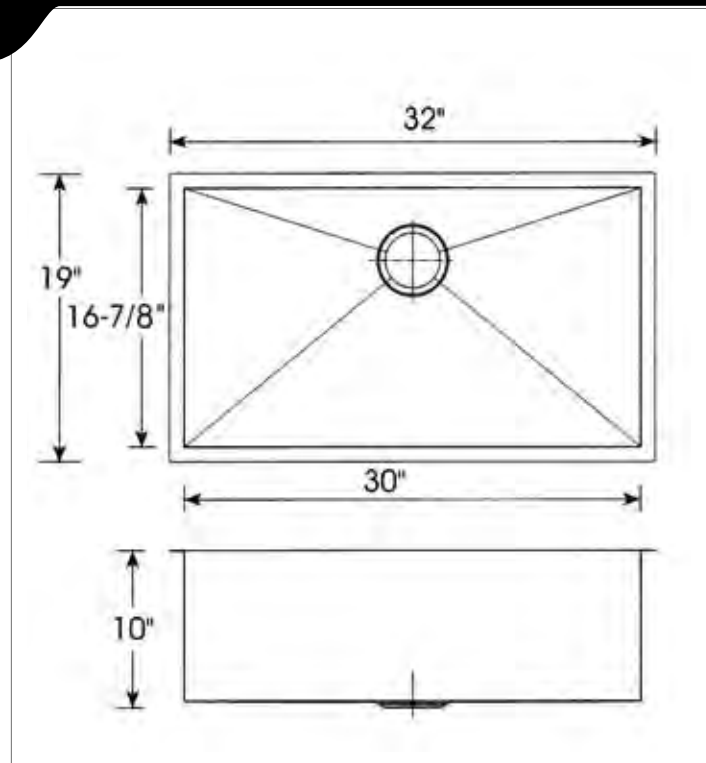

Finish Options

Satin Finish

Undercounter Installation

Supplied with Fastener, Screws and Template

*This high quality Yosemite sink is a heavy gauge, type 304 (18/8) surgical grade, stainless steel for maximum durability- 18% chromium (for shine) and 8% nickel (for rust resistance).