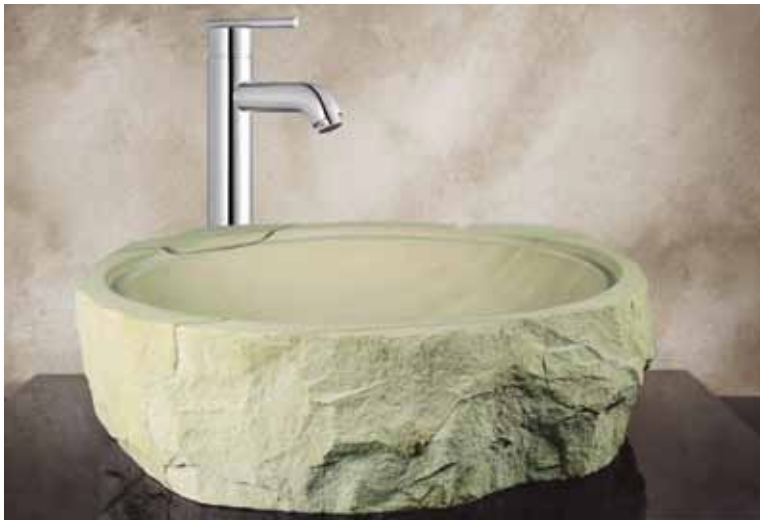

Polished White Onyx with Naturally Rugged Rim

DEMTERA

Description

Rough Cut Round Vessel Sink

Dimensions

15 ½" W x 12 ½" D x 5" H
55 Lbs.

Features

Exterior - Natural Rough Sandstone
Interior - Honed