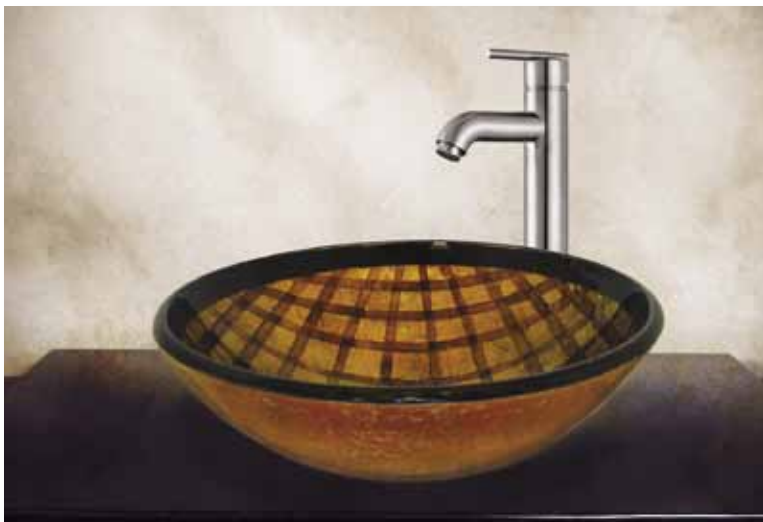

HOLDEN

Description

Deep Red Glass Basin

Dimensions

16 ½" W x 16 ½" D x 5 ½" H
14 Lbs.

Features

Deep reds and burgundys melt into the depths of this square glass basin.

MARIGOLD