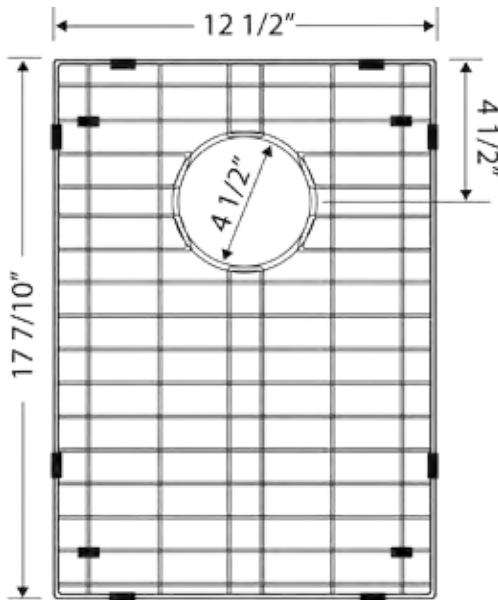

BOTTOM GRID

Model: BG3245
Bottom grid for small bowls of
MAGC3320DAP and MAGS3320DAP