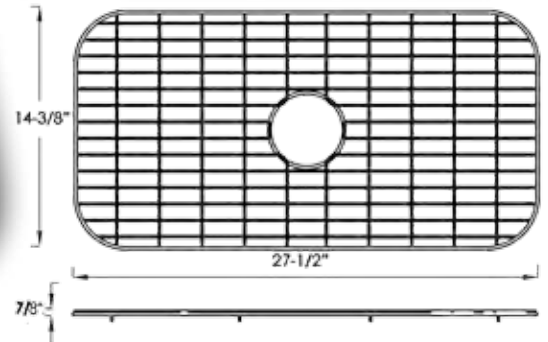

Accessories [Sold Separately]

Strainer: SSS114 page 78

Dispenser: MAG SSSD,

MAG PSDBN page 78

Bottom Grid: BG7541
for MAG3118 page 77