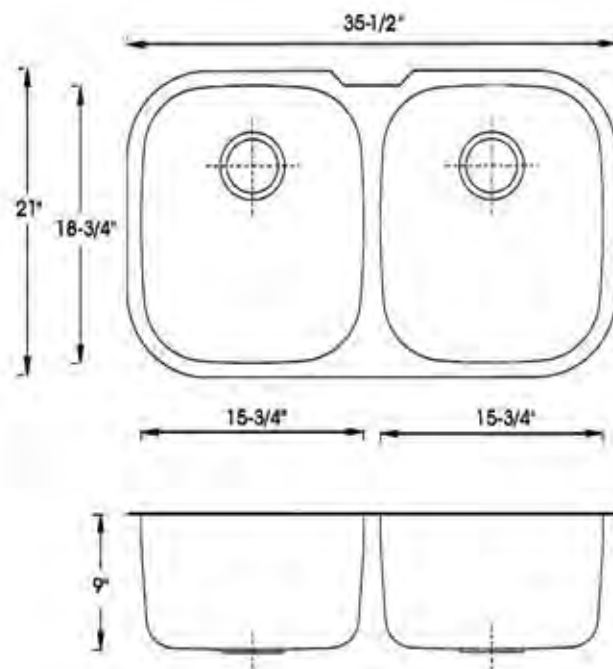

Installation

Undercounter Installation

Supplied with Fastener, Screws and Template

*This high quality Yosemite sink is a heavy gauge, type 304 (18/8) surgical grade, stainless steel for maximum durability- 18% chromium (for shine) and 8% nickel (for rust resistance).