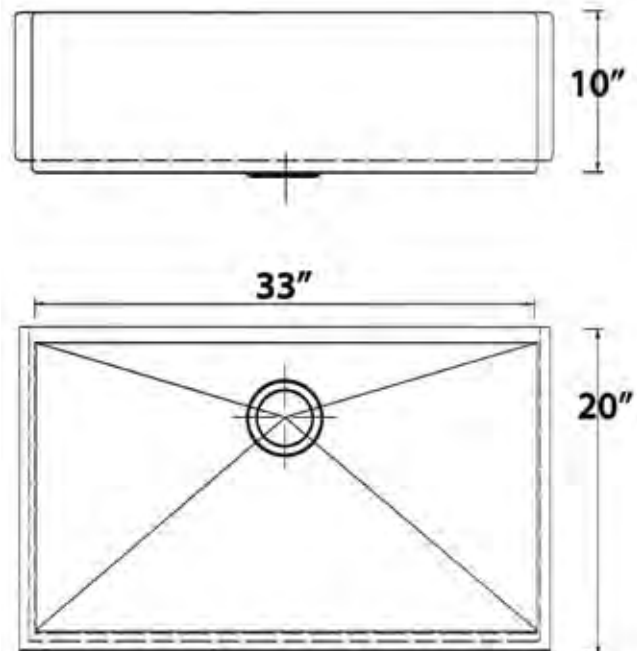

Accessories [Sold Separately]

Strainer: SSS114 page 78

Dispenser: MAG SSSD, MAG PSDBN
page 78

Bottom Grid: BG7845

Shown on page 76

MAGS3320SAP

Description

Apron Single Bowl

Features

T-304, 16 Gauge Stainless Steel*
Stone Guard Undercoated over rubber pad.
Offset drain, 3 1/2" Drain Opening.

Dimensions

33" W x 20" D x 10" H

Finish Options

Satin Finish

Installation

Overmount Installation

*This high quality Yosemite sink is a heavy gauge, type 304 (18/8) surgical grade, stainless steel for maximum durability- 18% chromium (for shine) and 8% nickel (for rust resistance).