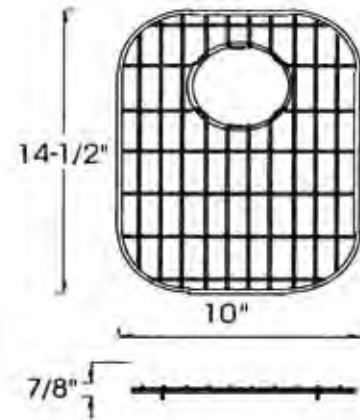

Accessories [Sold Separately]

Strainer: SSS114 page 78

Dispenser: MAG SSSD,

MAG PSDBN page 78

Bottom Grid: BG4233 page 75

Model: BG4233 Bottom Grid for
MAG505 fits both bowl