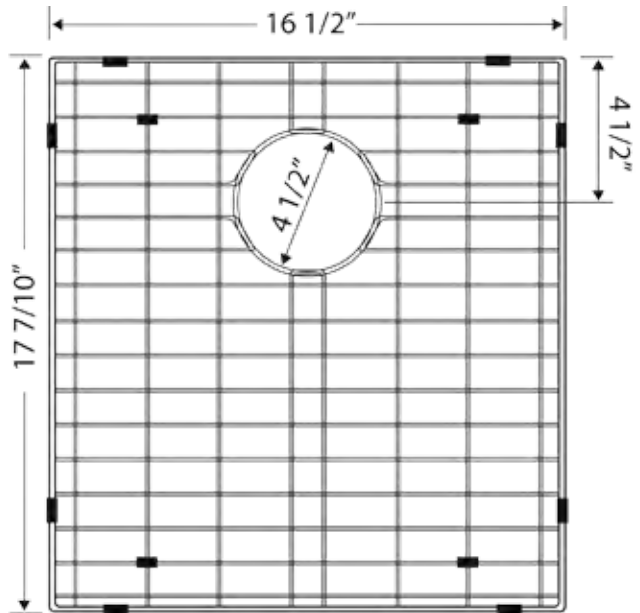

Model: BG4245
Bottom Grid for large bowls of
MAGC3320DAP and MAGS3320DAP