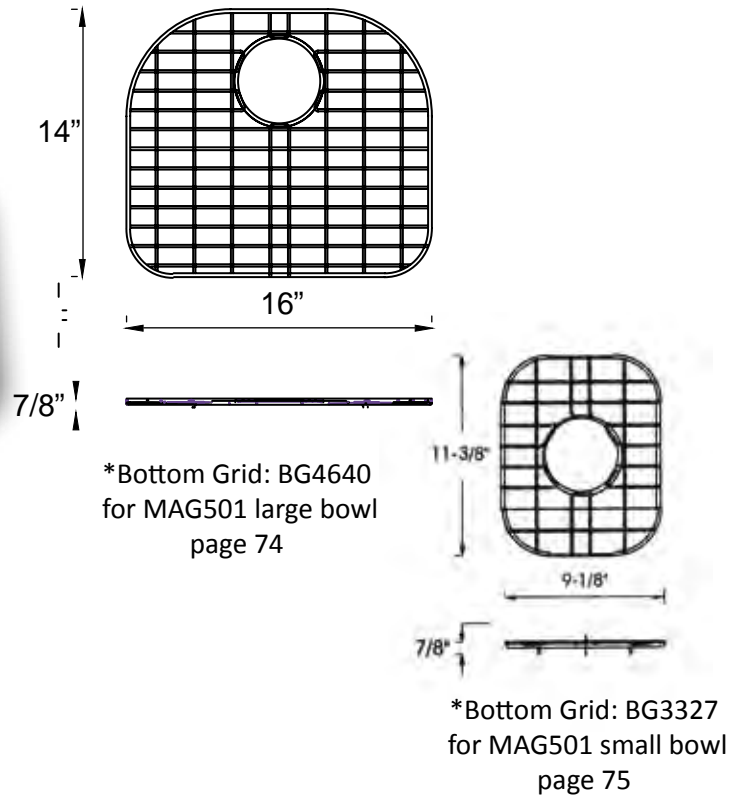

MAG501

Description

Undermount Double Bowl

Features

T-304, 18 Gauge Stainless Steel*
StoneGuard Undercoated Over Rubber Pad
Offset Drain. 3 1/2" Drain Opening.

Dimensions

32" W x 18" x 8" H Left
32" W x 15" x 7" H Right

Finish Options

Satin Finish