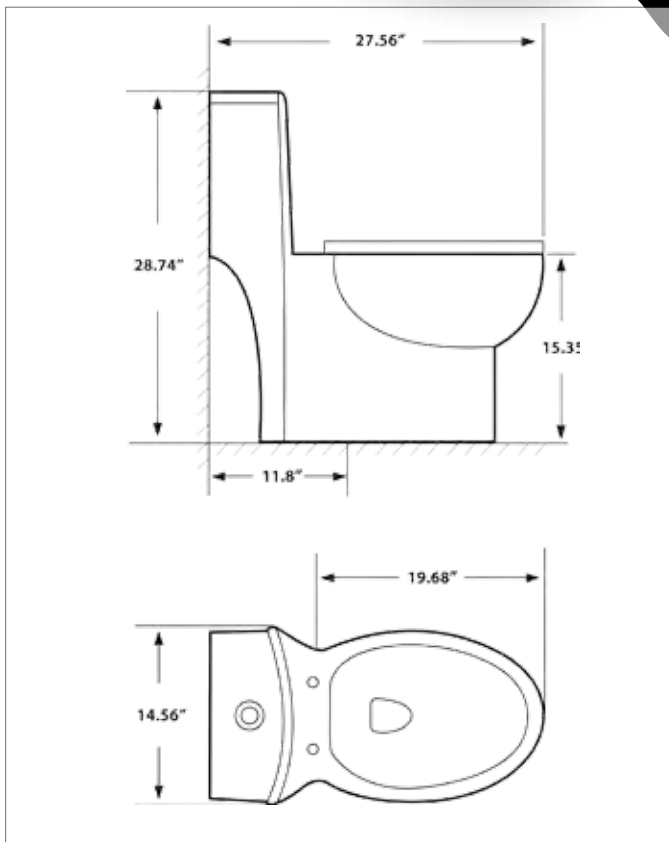

Dimensions

15" W x 27 1/2" D x 26 3/8" H

2" Trapway

Finish

Porcelain white

YPLMK-310-WH

Description

Siphonic one-piece toilet