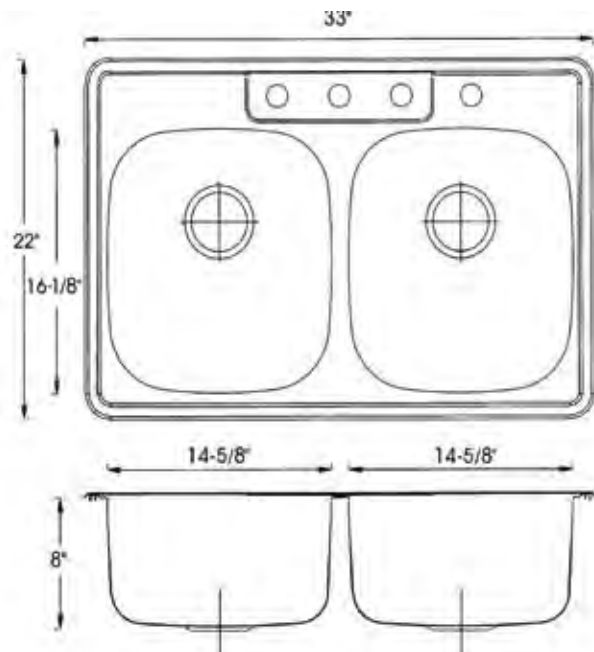

Dimensions

33" W x 22" D x 8" H

Finish Options

Satin Finish

Installation

Drop-in Installation
Supplied with Clips

*This high quality Yosemite sink is a heavy gauge, type 304 (18/8) surgical grade, stainless steel for maximum durability- 18% chromium (for shine) and 8% nickel (for rust resistance).