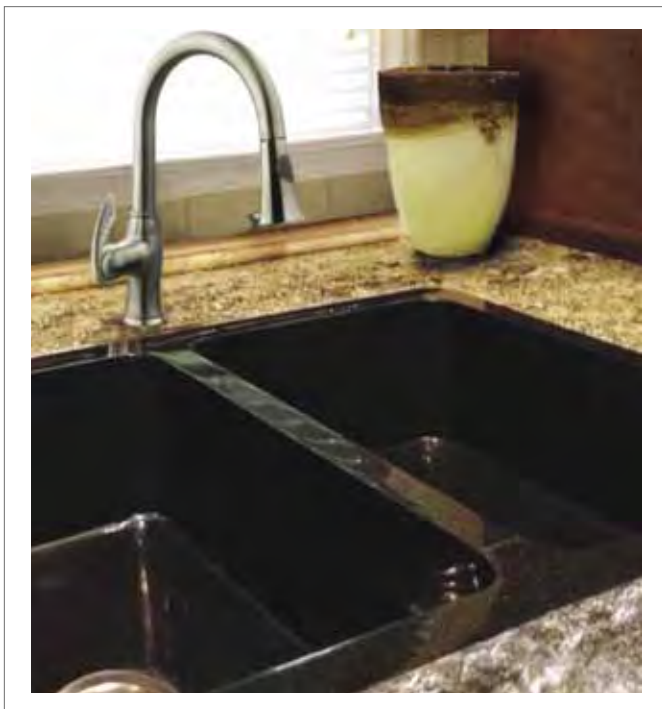

Dimensions

- 15 ¾" overall height
- 8 ¾" spout height x 8 ½" spout reach

Finish Options

- Polished chrome (YP28EKPO-PC)
- Brushed nickel (YP28EKPO-BN)

YP28CKPO-PC and YP28CKPO-BN

*YP28CKPO-PC

*YP28CKPO-BN

Description