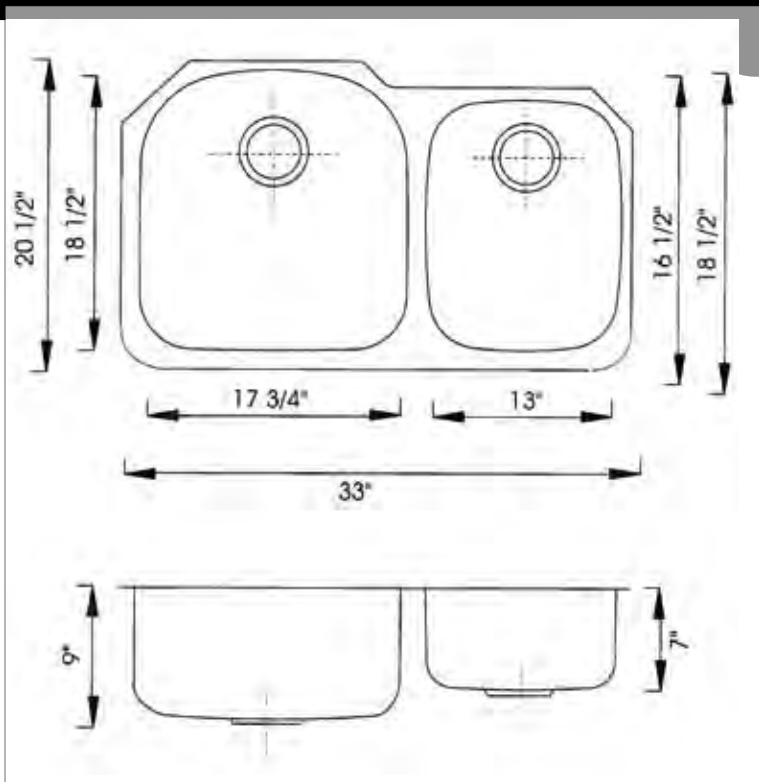

*Accessories [Sold Separately]

Strainer: SSS114 page 78
Dispensers: MAG SSSD,
MAG PSDBN page 78

*Bottom Grid: BG4745
for MAG3320 large bowl
page 74

*Bottom Grid: BG4026
for MAG3320 small bowl
page 75