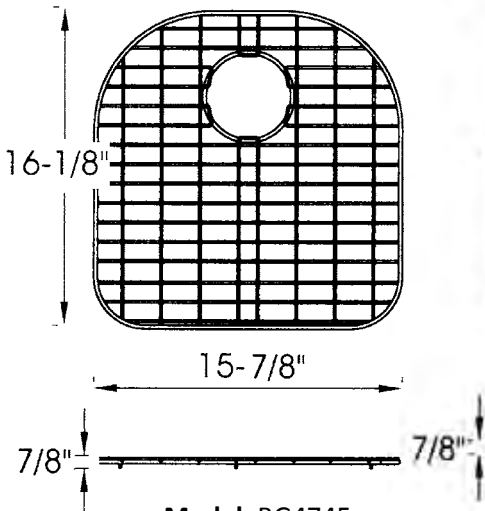

BOTTOM GRID

Model: BG4745
Bottom Grid for
MAG3121Rbb, MAG3320bb