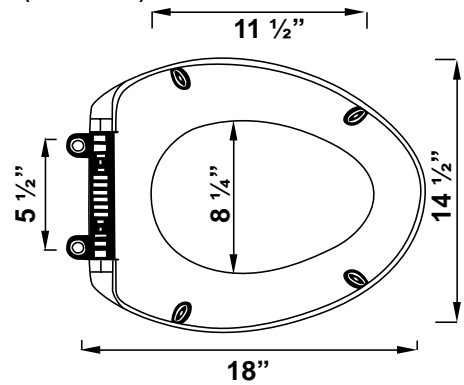

Finish Options

Ivory (01 109I)

White (01 109W)