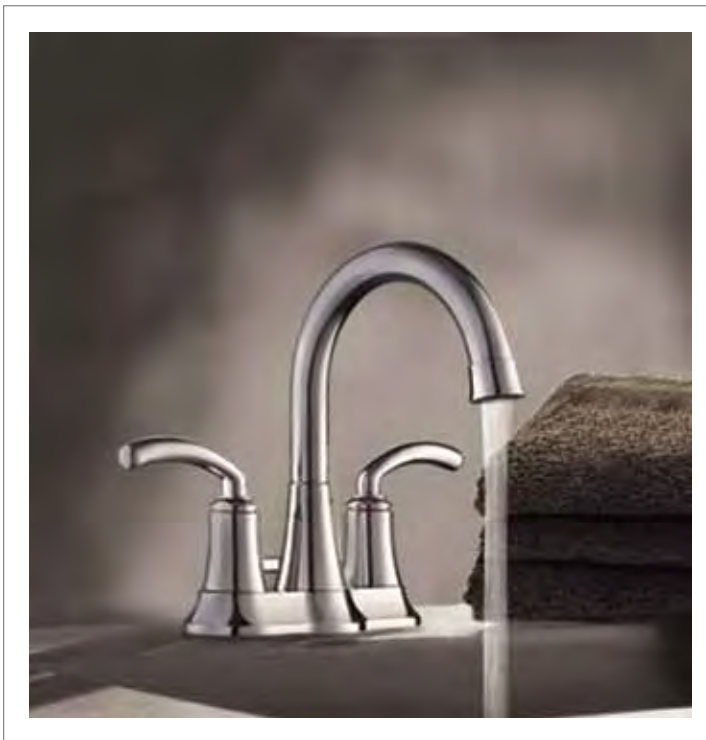

Description

Two Handle Lavatory Faucet

Features

- 4" center set, 3 hole installation.
- With matching pop-up drain set.
- ¼ turn ceramic disc valve.
- Solid brass waterway construction.
- 100% pressure system tested.

Dimensions

- 8 ½" overall height
- 5 ¼" spout height x 5 ½" spout reach

Finish Options

- Polished chrome (YP5704-PC)
- Brushed nickel (YP5704-BN)
- Oil rubbed bronze (YP5704-ORB)