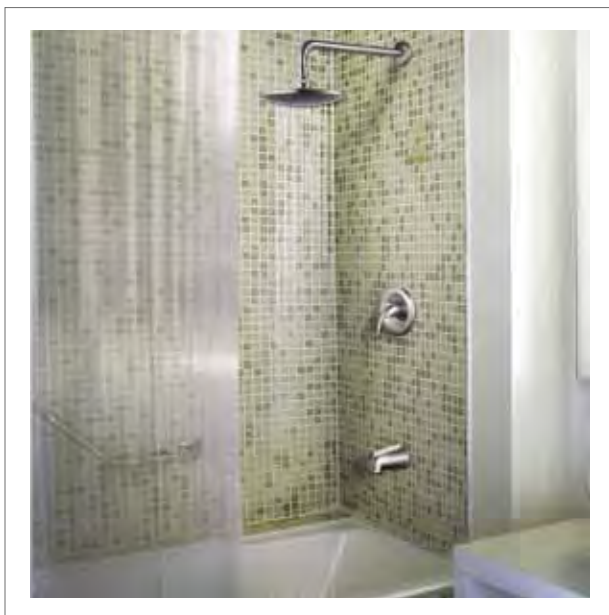

Description

Single Handle Pressure Balanced Tub and Rain Shower

Features

Pressure balanced.
Temperature limit stop.
Integral stops.
Solid brass waterway construction.
100% pressure system tested.

Dimensions

8" shower head diameter
14 1/2" shower head spout reach
6 3/4" plate size diameter

Finish Options

Polished chrome (YP5745TS-PC)
Brushed nickel (YP5745TS-BN)
Oil rubbed bronze (YP5745TS-ORB)