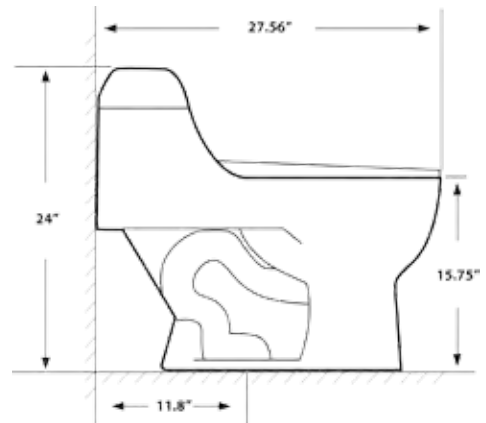

Finish

Porcelain white