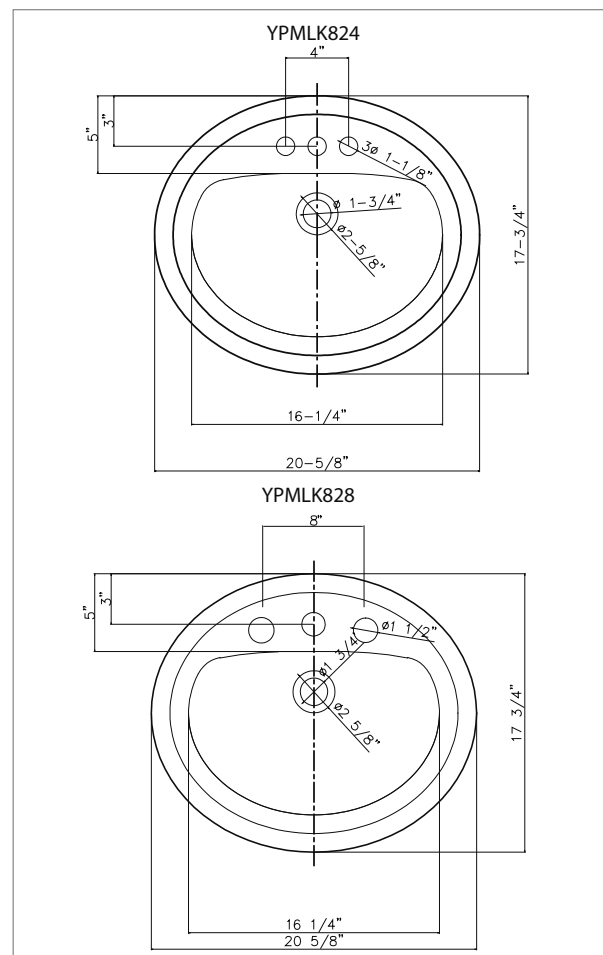

1" overflow-hole

Dimensions

20 1/2" W x 17 3/4" D x 8" H

Finish

Porcelain white

Installation

Drop-In installation

YPLMK-010-WH and YPLMK-010-IV