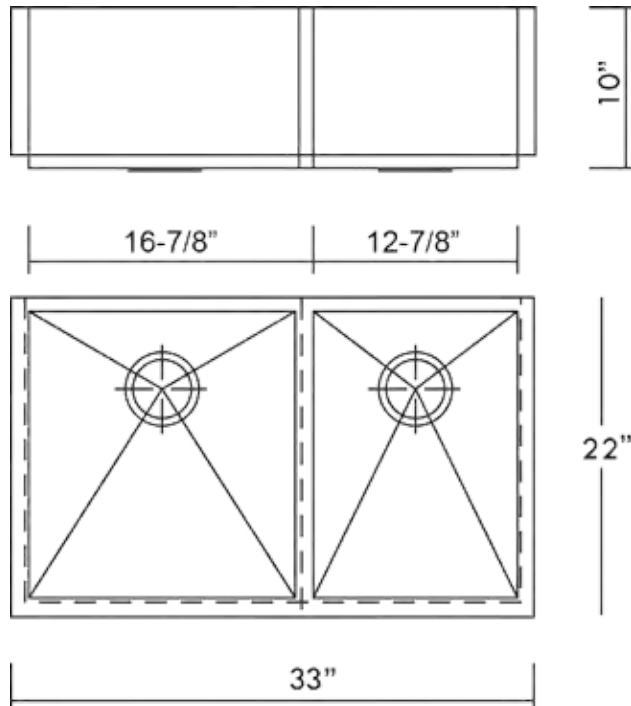

Description

Apron Double Bowl

Features

T-304, 16 Gauge Stainless Steel*
Stone Guard Undercoated over rubber pad.
Offset drain, 3 1/2" Drain Opening.

Dimensions

33" W x 22" D x 10" H

Finish Options

Satin Finish

Installation

Overmount Installation

*This high quality Yosemite sink is a heavy gauge, type 304 (18/8) surgical grade, stainless steel for maximum durability- 18% chromium (for shine) and 8% nickel (for rust resistance).