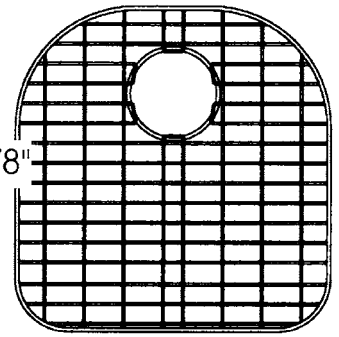

15 - 7/8"

7/8"

*Bottom Grid: BG4745
for MAG3121 large bowl
page 74

7/8"

*Bottom Grid: BG4026
for MAG3121 small bowl
page 75

*Accessories [Sold Separately]

Strainer: SSS114 page 78

Dispensers: MAG SSSD,
MAG PSDBN page 78

MAG3121R

Description

Undermount Double Bowl

Features

T-304, 18 Gauge Stainless Steel*
Small Bowl on the Left
Stone Guard Undercoated Over Rubber Pad
Offset Drain. 3 1/2" Drain Opening

Dimensions

31 1/2" W x 21" D x 9" H Right

31 1/2" W x 18" D x 7" H Left

Finish Options

Satin Finish