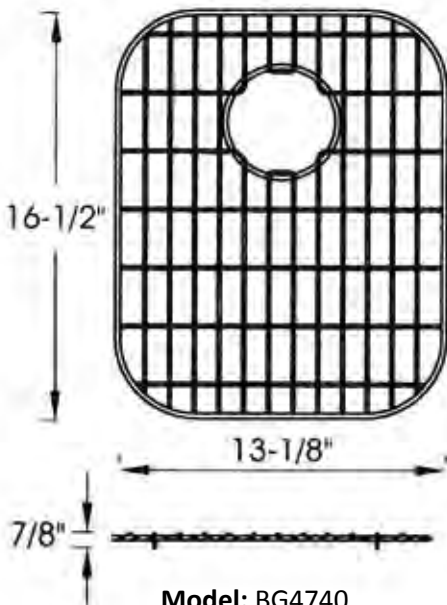

Model: BG4740
Bottom Grid for
MAG503bb, MAG504(both bowls),
MAG 8503Lbb