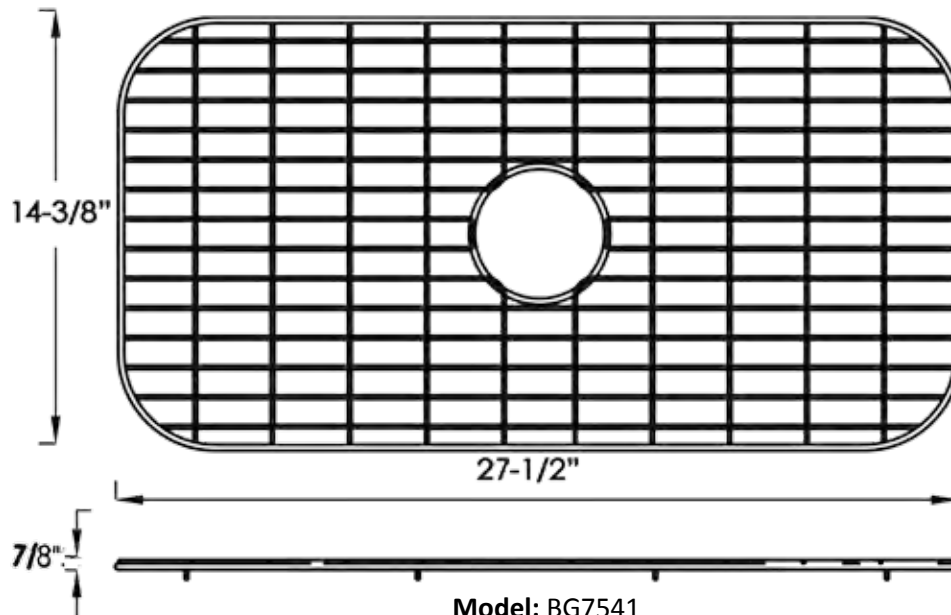

Model: BG7541
Bottom Grid for MAG3118