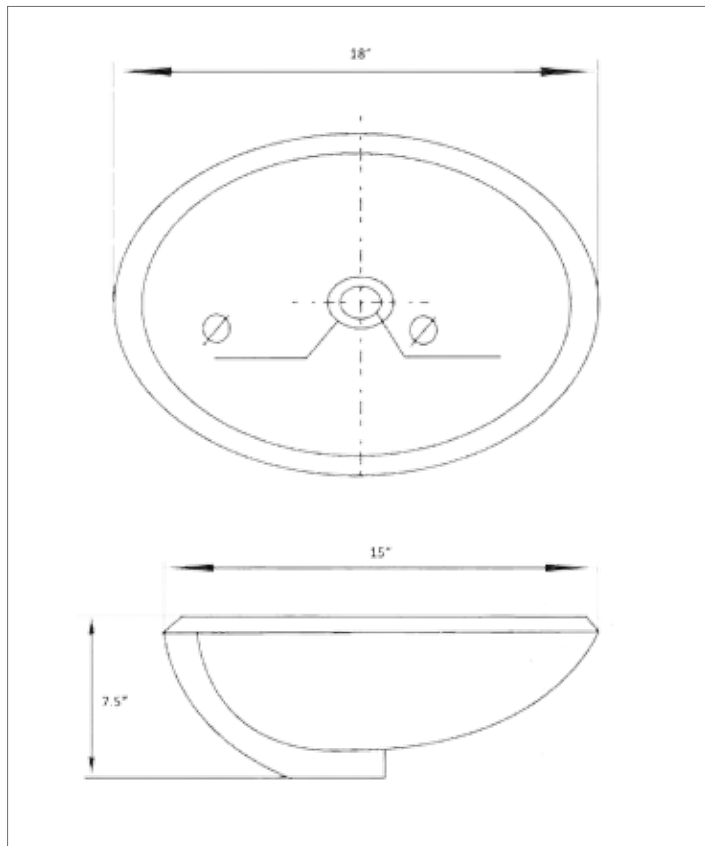

Description

Porcelain Oval Undermount Sink

Features

With mounting brackets

Dimensions

18" W x 15" D x 7 1/2" H

Finish

White (LMK-834-WH)

Ivory (LMK-834-IV)

Installation

Undermount installation