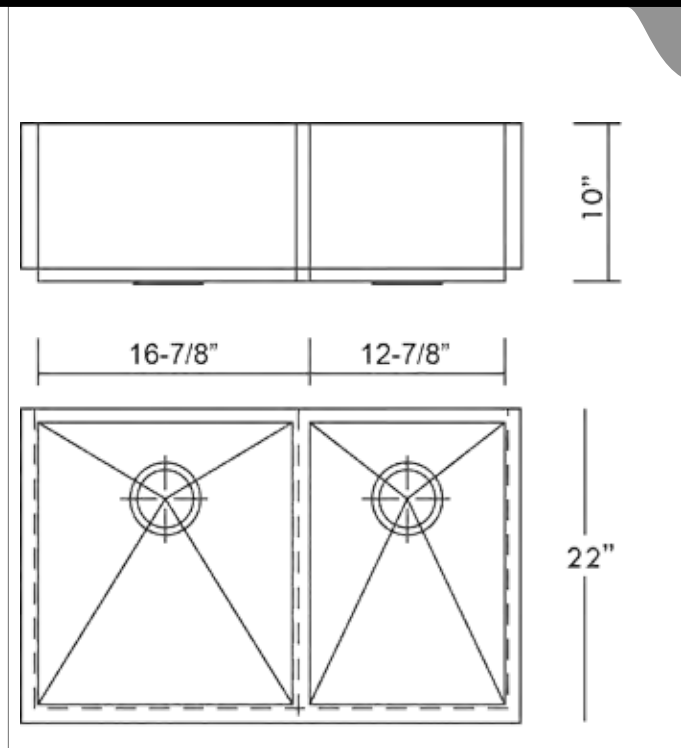

Installation

Overmount Installation

*This high quality Yosemite sink is a heavy gauge, type 304 (18/8), surgical grade, stainless steel for maximum durability- 18% chromium (for shine) and 8% nickel (for rust resistance).