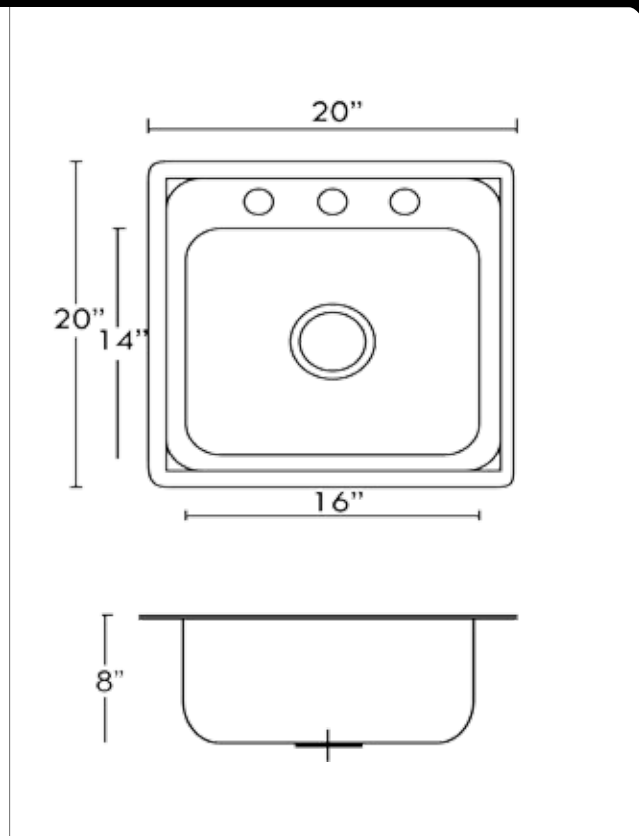

MAGUS2020

Description

Topmount Single Bowl

Features

T-304, 20 Gauge Stainless Steel*
Stone Guard Undercoated over rubber pad.
Offset drain, 3 1/2" Drain Opening.

Dimensions

20" W x 20" D x 8" H

Finish Options

Satin Finish

Installation

Overmount Installation
Supplied with Clip

*This high quality Yosemite sink is a heavy gauge, type 304 (18/8) surgical grade, stainless steel for maximum durability- 18% chromium (for shine) and 8% nickel (for rust resistance).