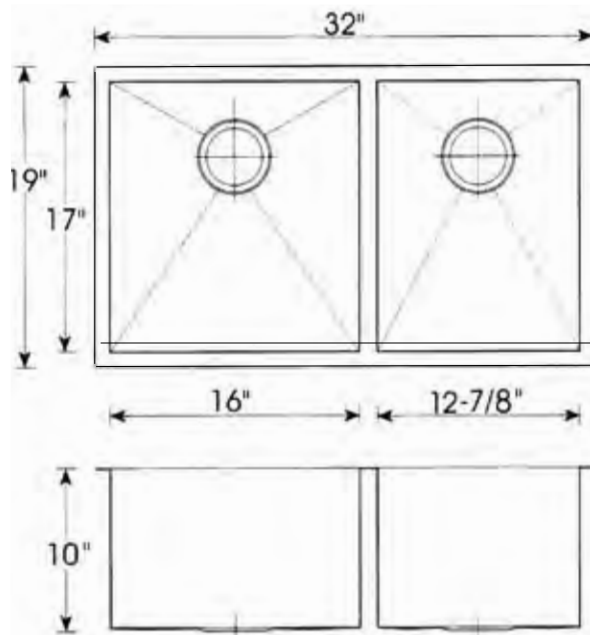

MAGRA3219BL

Description

Undermount Right Angled Double Bowl

Features

T-304 Stainless Steel. 16 Gauge Handcrafted from a Panel of Stainless Steel. Extra Bowl Depth. Sound-deadening Insulation. Drain Groove Design. Offset Drain. 3 1/2" Drain Opening.

Dimensions

32" W x 19" D x 10" H

Finish Options

Satin Finish

Installation

Undercounter Installation

Supplied with Fastener, Screws and Template

*This high quality Yosemite sink is a heavy gauge, type 304 (18/8) surgical grade, stainless steel for maximum durability- 18% chromium (for shine) and 8% nickel (for rust resistance).