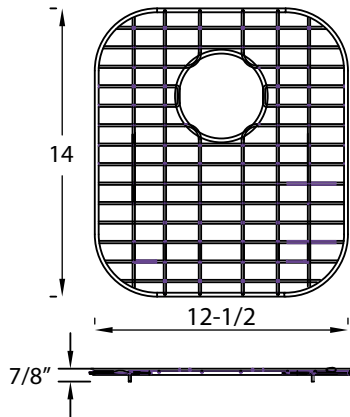

BOTTOM GRID

Model: BG4137B
Bottom Grid for
MAG502 Fits Both Bowls