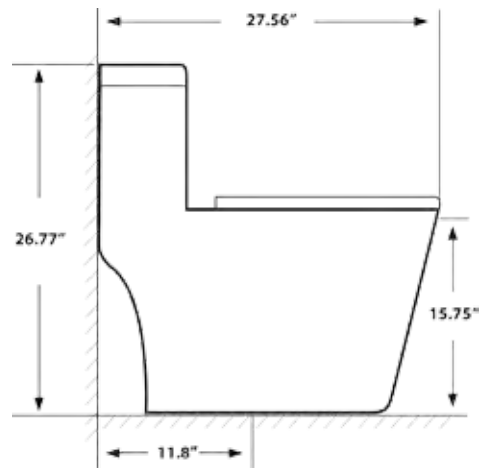

Dimensions

15" W x 27 1/2" D x 26 3/8" H

2" Trapway

Finish

Porcelain white

YPLMK-310-WH

Description

Siphonic one-piece toilet