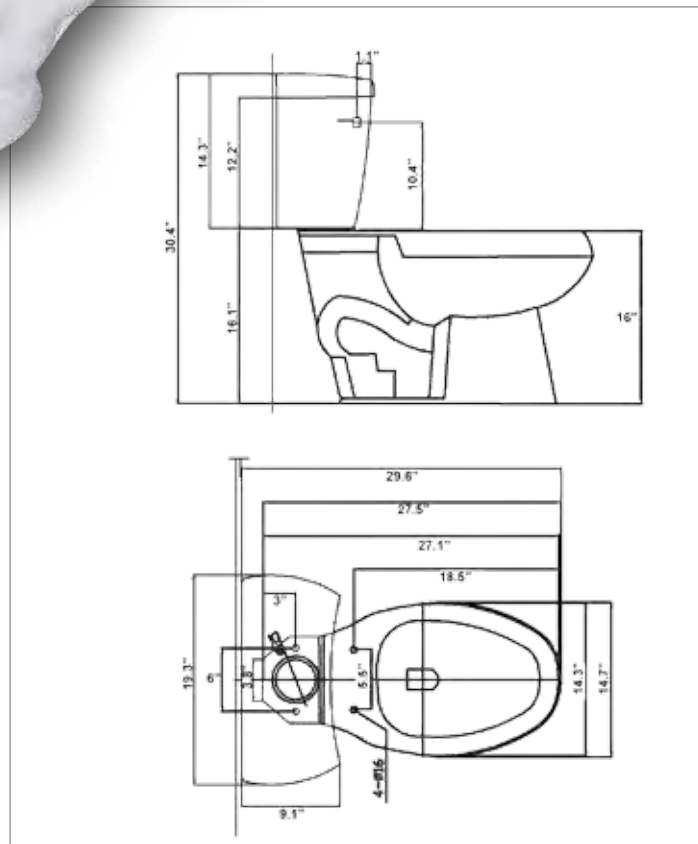

YPLMK-3071-WH

Description

Elongated Two-Piece Toilet

Features

Water saver two piece flush button.
 $\frac{3}{4}$ gallon and $1 \frac{1}{2}$ gallon water fitting.
Slow close seat cover.
UPC certified.

Dimensions

$14 \frac{3}{4}$ " W x $29 \frac{1}{2}$ " D x $30 \frac{1}{2}$ " H
2" Trapway

Finish

Porcelain white