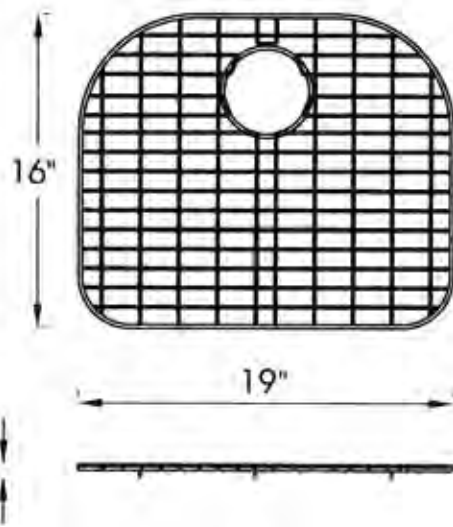

Model: BG5448B
Bottom Grid for
MAG2421 and MAG3720bb