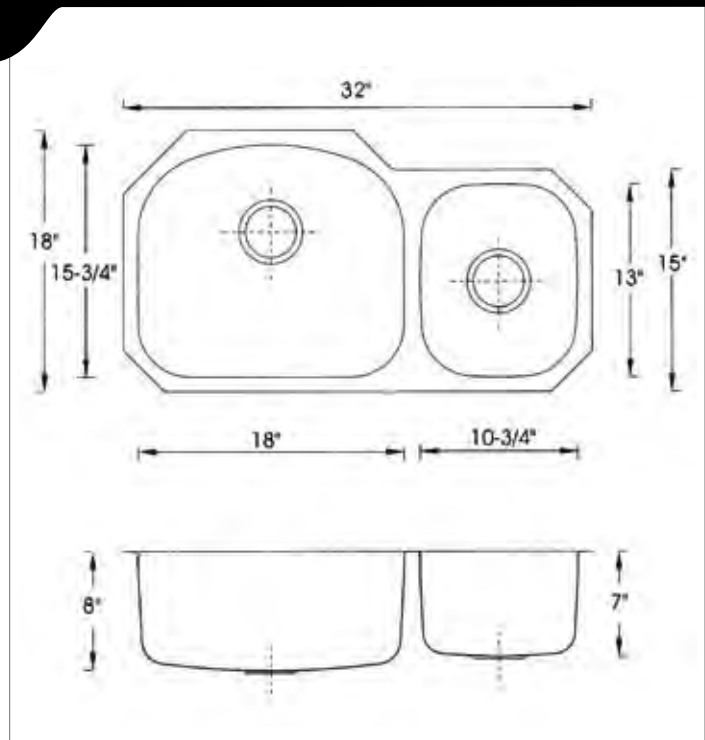

Dimensions

32" W x 18" x 8" H Left
32" W x 15" x 7" H Right

Finish Options

Satin Finish

Installation

Undercounter Installation
Supplied with Fastener, Screws and Template

*This high quality Yosemite sink is a heavy gauge, type 304 (18/8) surgical grade, stainless steel for maximum durability- 18% chromium (for shine) and 8% nickel (for rust resistance).