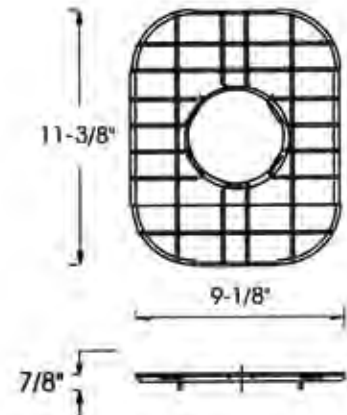

Accessories [Sold Separately]

Strainer: SSS114 page 78

Dispenser: MAG SSSD,
MAG PSDBN page 78

Model: BG3327 Bottom Grid for
MAG1512 page 75