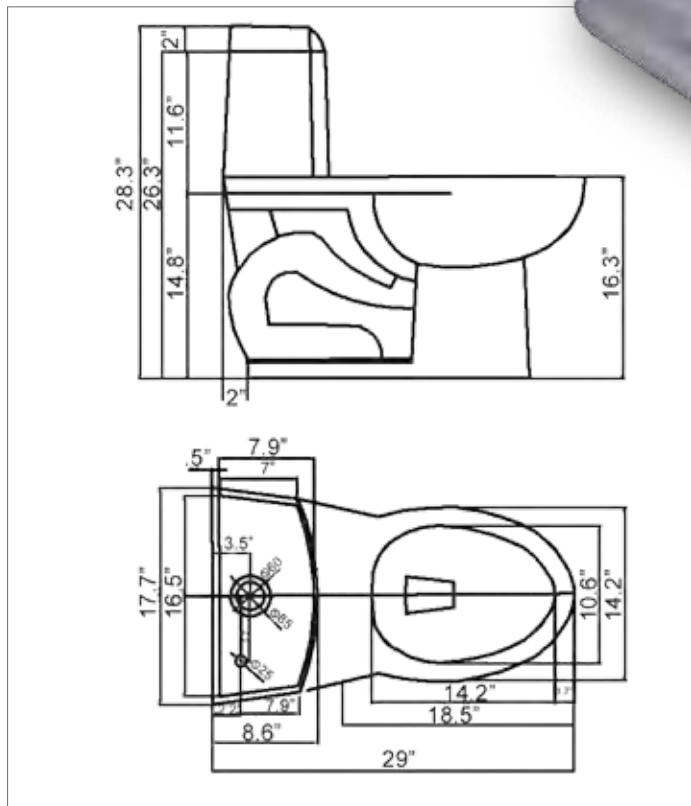

Features

Water conserving dual flush button.
Slow close seat cover.
1.6 gallons per full flush.
0.8 gallons per half flush.
UPC certified.

Dimensions

14 1/4" W x 29" D x 28 1/2" H
2" Trapway

Finish

Porcelain white