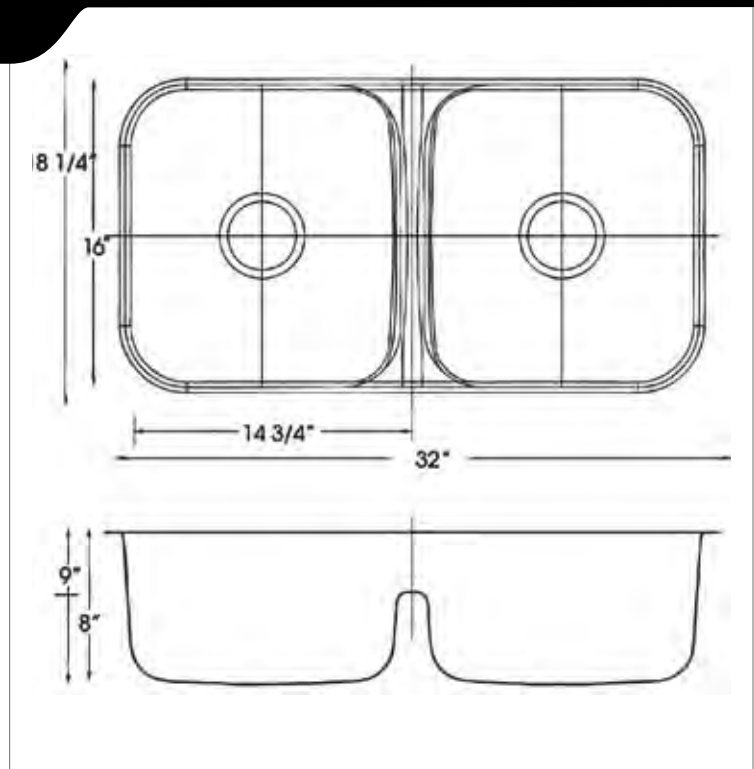

Dimensions

32" W x 18" D x 9" H
14 3/4" W x 16 1/4" D x 8" H (left & right sink)

Finish Options

Satin Finish

Installation

Undermount Installation
Supplied with Fastener, Screws and Template

*This high quality Yosemite sink is a heavy gauge, type 304 (18/8) surgical grade, stainless steel for maximum durability- 18% chromium (for shine) and 8% nickel (for rust resistance).