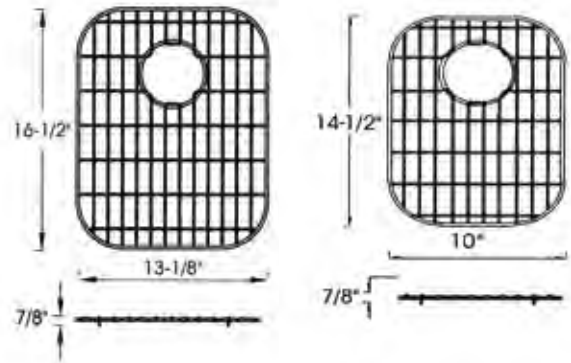

MAG503

MAG503PS

*Accessories [Sold Separately]

Strainer: SSS114 page 78

Dispensers: MAG SSSD,
 MAG PSDBN page 78

*Bottom Grid: BG4740
 for MAG503 large bowl
 page 75

*Bottom Grid: BG4233
 for MAG503 small bowl
 page 75