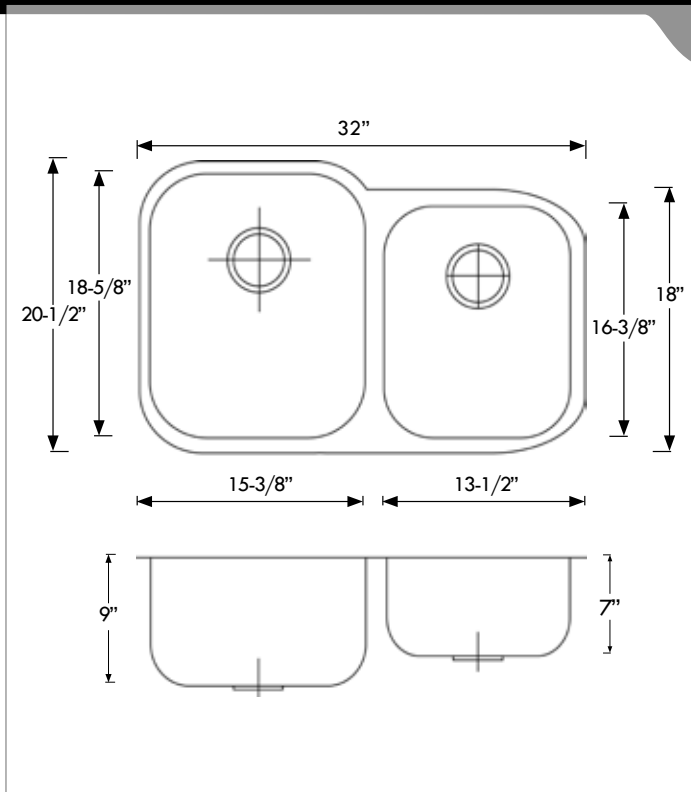

*This high quality Yosemite sink is a heavy gauge, type 304 (18/8) surgical grade, stainless steel for maximum durability- 18% chromium (for shine) and 8% nickel (for rust resistance).

MAG503 and MAG503PS

Description

Undermount Double Bowl

Features

T-304, 18 Gauge Stainless Steel*
StoneGuard Undercoated Over Rubber Pad
Offset Drain. 3 1/2" Drain Opening.

Dimensions

32" W x 20 1/2" D x 9" H Left

32" W x 18" D x 7" H Right

Finish Options

MAG503 - All Satin

MAG503PS - Pearl Satin

-Pearl satin stainless steel sinks are brushed in a circular pattern versus side to side in order to give a high luster to the sink with the same ease of cleaning.

Installation

Undercounter Installation

Supplied with Fastener, Screws and Template