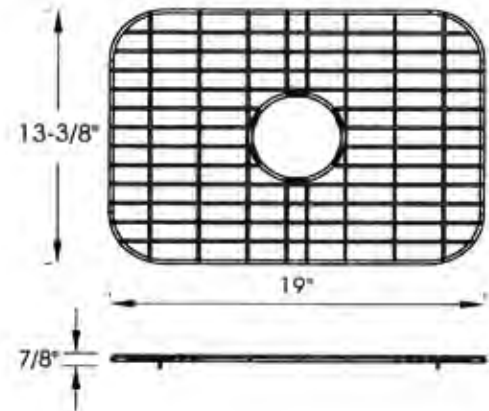

Accessories [Sold Separately]

Strainer: SSS114 page 78

Dispenser: MAG SSSD,
MAG PSDBN page 78

Bottom Grid: BG5340
for MAG2318 page 75