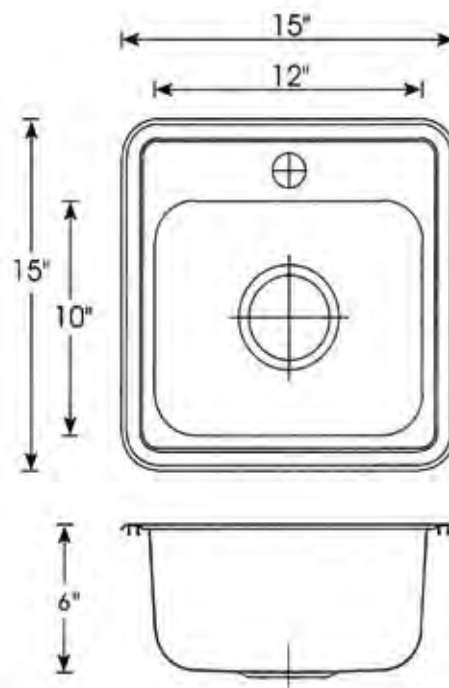

15" W x 15" D x 6" H

Finish Options

Satin Finish

Installation

Drop-in Installation
Supplied with Clips

*This high quality Yosemite sink is a heavy gauge, type 304 (18/8) surgical grade, stainless steel for maximum durability- 18% chromium (for shine) and 8% nickel (for rust resistance).