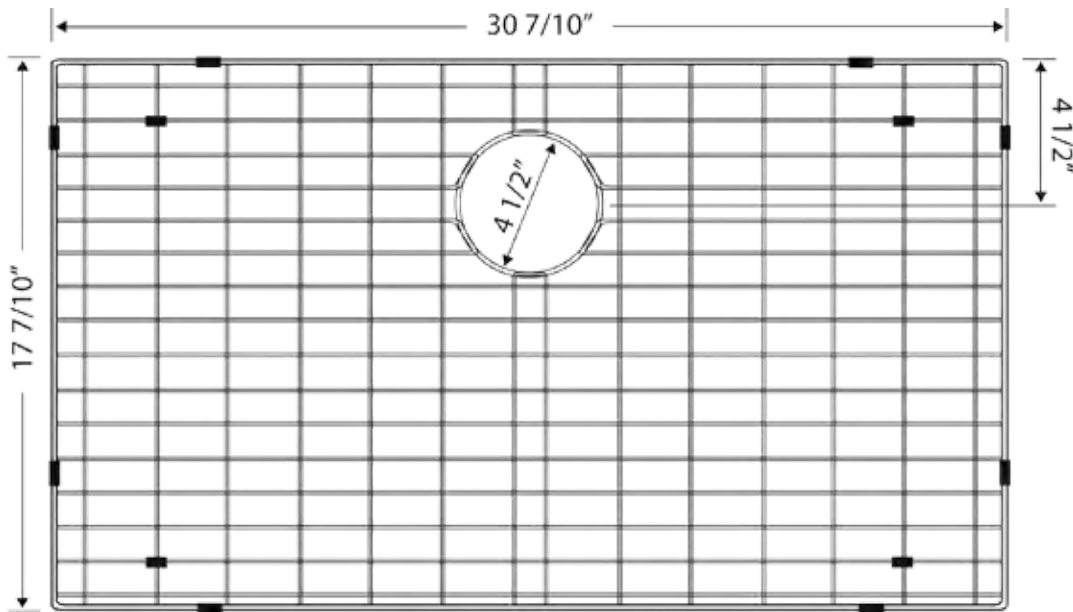

Model: BG7845
Bottom Grid for MAGC3320SAP and MAGS3320SAP