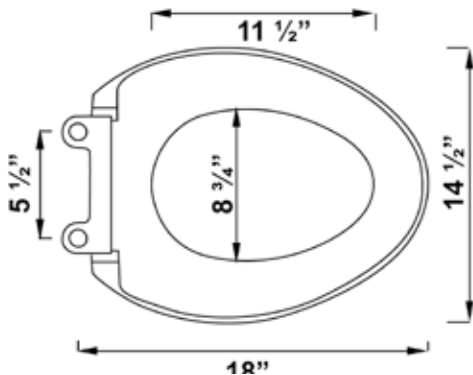

Materials

Hard plastic with hardware