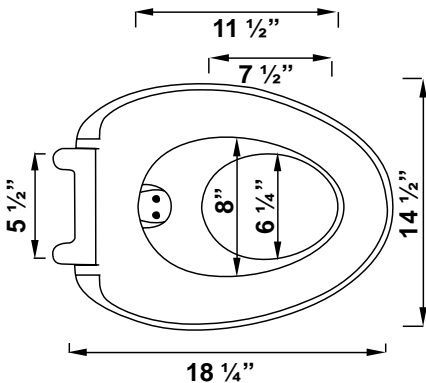

Finish

White with Yellow Lid