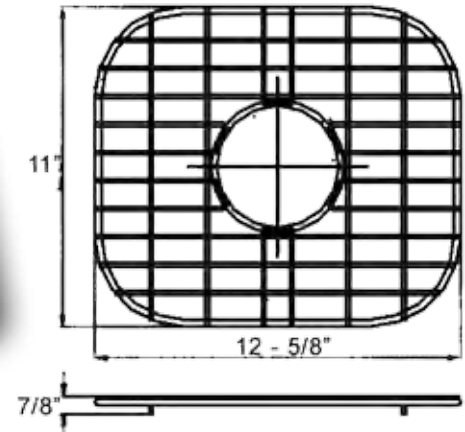

Model: BG3322 Bottom Grid for
MAG3322C page 74

MAG3322D

Description

Topmount Double Bowl

Features

T-304, 22 Gauge Stainless Steel*
Stone Guard Undercoated over rubber pad.
Offset drain, 3 1/2" Drain Opening.

Dimensions

33" W x 22" D x 8" H

Finish Options

Satin Finish