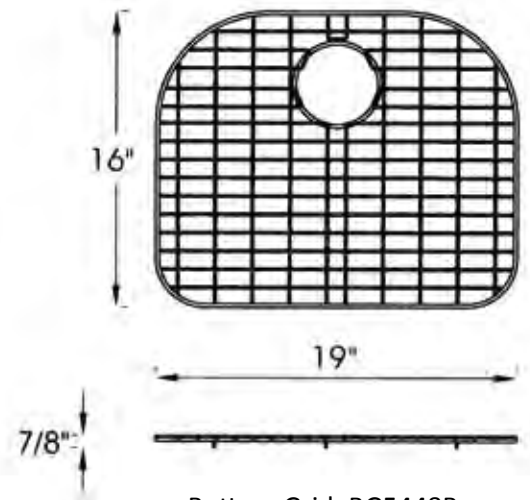

Accessories [Sold Separately]

Strainer: SSS114 page 78

Dispenser: MAG SSSD,

MAG PSDBN page 78

Bottom Grid: BG5448B
for MAG2421 page 74