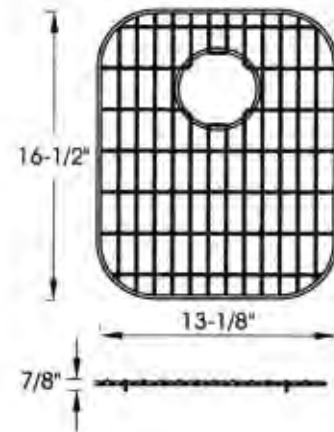

*Accessories [Sold Separately]

Strainer: SSS114 page 78

Dispensers: MAG SSSD,
MAG PSDBN page 78

Model: BG4740 Bottom Grid
for MAG504 page 75

MAG504 and MAG504PS

Description

Undermount Double Bowl

Features

T-304, 18 Gauge Stainless Steel*

Both Bowls are the Same Size

Stone Guard Undercoated over rubber pad.

Offset drain, 3 1/2" Drain Opening.

Dimensions

35 1/2" W x 21" D x 9" H

Finish Options

MAG504 - All Satin

MAG504PS - Pearl Satin

-Pearl satin stainless steel sinks are brushed in a circular pattern versus side to side in order to give a high luster to the sink with the same ease of cleaning.