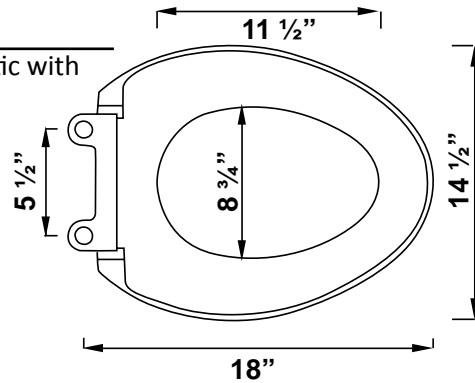

31 044

Description

Elongated Blue Fish Toilet Seat with Slow Close Lid

Material

Hard plastic with hardware

*31 044

31 064

Description

Elongated Blue Seahorse Toilet Seat with Slow Close Lid

Materials

Hard plastic with hardware

*31 064

31 066

Description

Elongated Transparent Fish Toilet Seat with Slow Close Lid

Materials

Hard plastic with hardware

*31 066