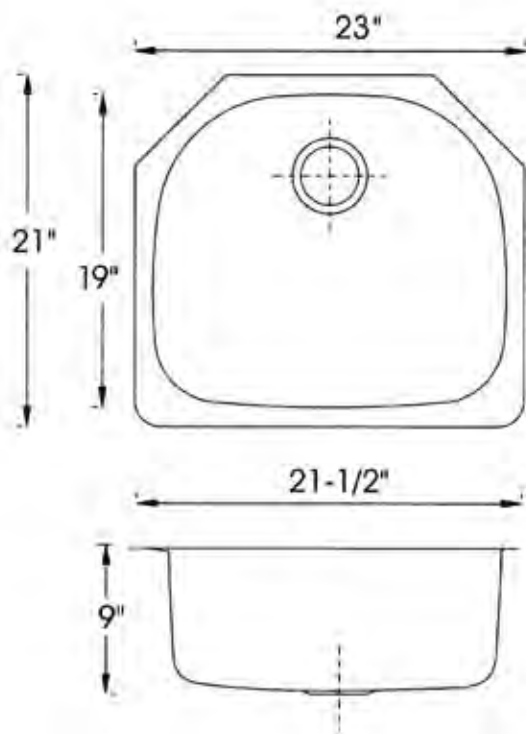

MAG2421

Description

Undermount Single Bowl

Features

T-304, 18 Gauge Stainless Steel*

Stone Guard Undercoated Over Rubber Pad

Offset Drain. 3 1/2" Drain Opening

Dimensions

23" W x 21" D x 9" H

Finish Options

Satin Finish

Installation

Undercounter Installation

Supplied with Fastener, Screws and Template

*This high quality Yosemite sink is a heavy gauge, type 304 (18/8) surgical grade, stainless steel for maximum durability- 18% chromium (for shine) and 8% nickel (for rust resistance).