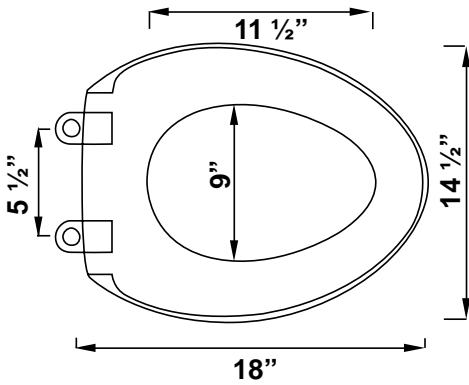

Hard plastic with hardware

*31 044

31 064

Description

Elongated Blue Seahorse Toilet Seat with Slow Close Lid

Materials

Hard plastic with hardware

*31 064