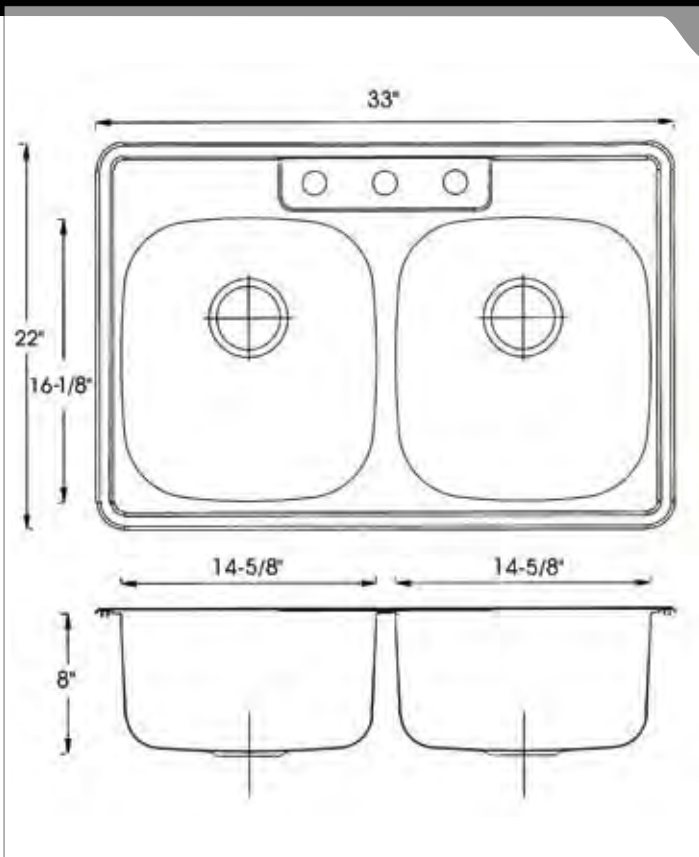

MAG3322C

Description

Topmount Double Bowl

Features

T-304, 22 Gauge Stainless Steel*
Stone Guard Undercoated over rubber pad.
Offset drain, 3 1/2" Drain Opening.

Dimensions

33" W x 22" D x 8" H

Finish Options

Satin Finish

Installation

Drop-in Installation
Supplied with Clips

*This high quality Yosemite sink is a heavy gauge, type 304 (18/8) surgical grade, stainless steel for maximum durability- 18% chromium (for shine) and 8% nickel (for rust resistance).