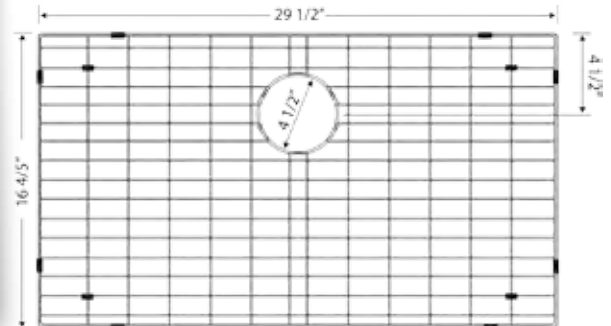

MAGRA3219C

Description

Undermount Right-Angled Single Bowl

Features

T-304 Stainless Steel. 16 Gauge
Handcrafted from a Panel of Stainless Steel.
Extra Bowl Depth. Sound-deadening Insulation.
Drain Groove Design. Offset Drain.
3 1/2" Drain Opening

Dimensions

32" W x 19" D x 10" H