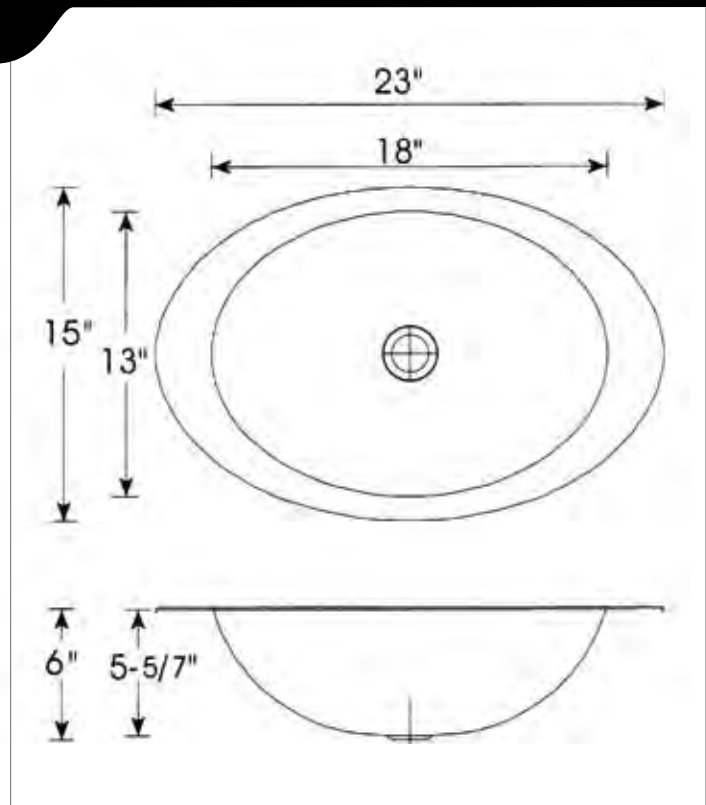

Installation

Drop-in Installation
Supplied with Fastener, Screws and Template

*This high quality Yosemite sink is a heavy gauge, type 304 (18/8) surgical grade, stainless steel for maximum durability- 18% chromium (for shine) and 8% nickel (for rust resistance).