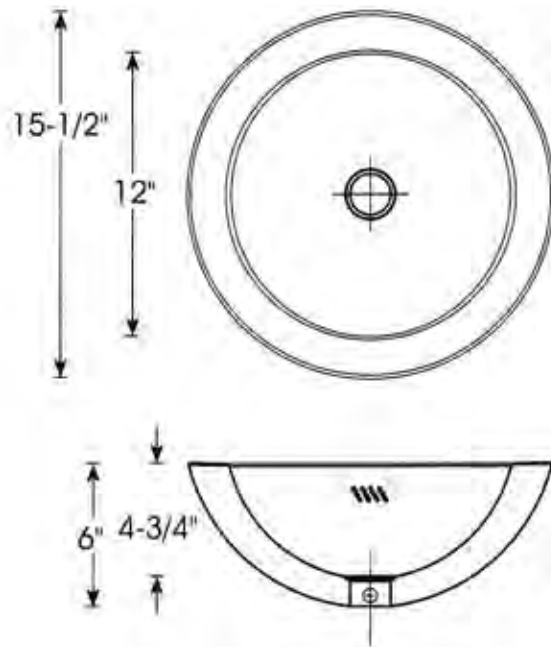

15 ½" W x 15 ½" D x 6" H

Finish Options

Satin Finish

Installation

Overmount Installation

*This high quality Yosemite sink is a heavy gauge, type 304 (18/8) surgical grade, stainless steel for maximum durability- 18% chromium (for shine) and 8% nickel (for rust resistance).