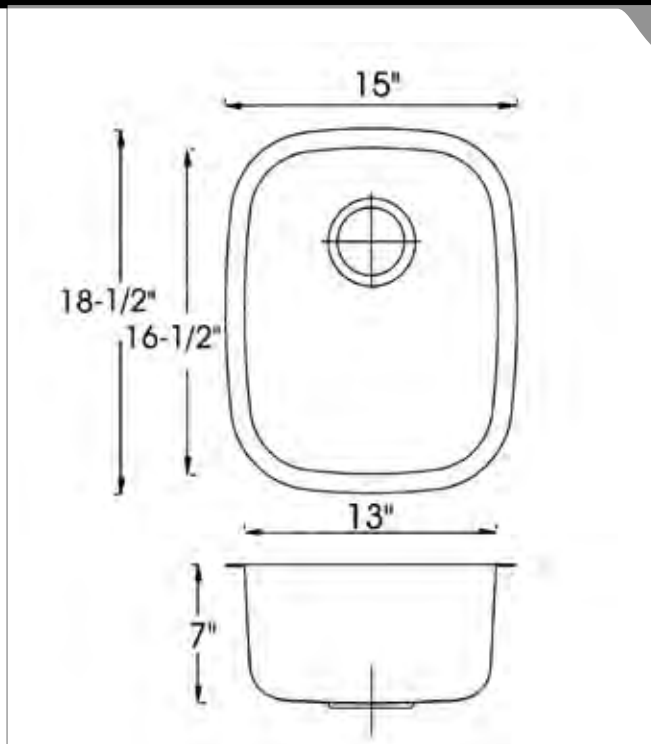

*This high quality Yosemite sink is a heavy gauge, type 304 (18/8) surgical grade, stainless steel for maximum durability- 18% chromium (for shine) and 8% nickel (for rust resistance).

MAG1815 AND MAG1815PS

Description

Undermount Bar Sink

Features

T-304, 18 Gauge Stainless Steel*
Stone Guard Undercoated Over Rubber Pad
Offset Drain. 3 1/2" Drain Opening

Dimensions

15" W x 18 1/2" D x 7" H

Finish Options

MAG1815 - All Satin

MAG1815PS - Pearl Satin

-Pearl satin stainless steel sinks are brushed in a circular pattern versus side to side in order to give a high luster to the sink with the same ease of cleaning.

Installation

Undercounter Installation

Supplied with Fastener, Screws and Template