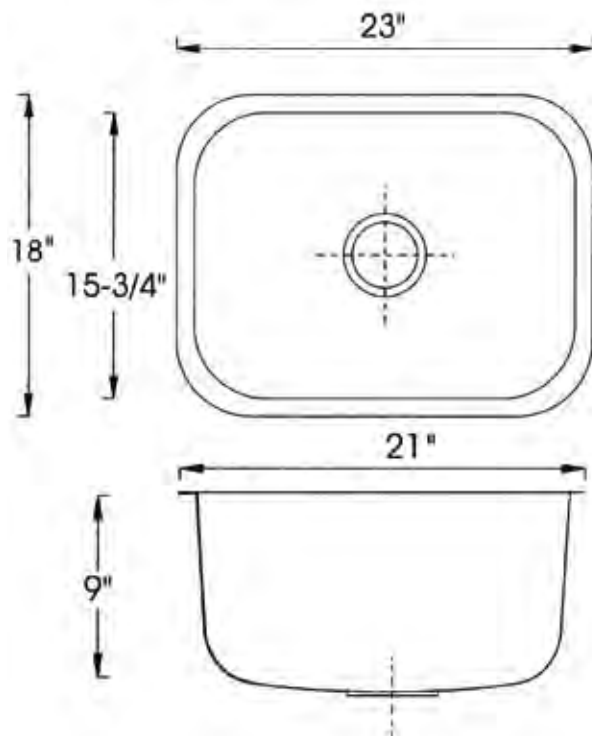

Installation

Undercounter Installation
Supplied with Fastener, Screws and Template

*This high quality Yosemite sink is a heavy gauge, type 304 (18/8) surgical grade, stainless steel for maximum durability- 18% chromium (for shine) and 8% nickel (for rust resistance).