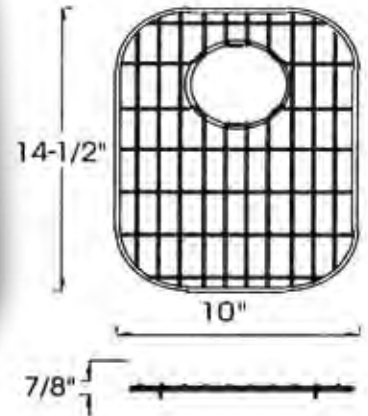

Bottom Grid: BG4233
for MAG1815 page 75