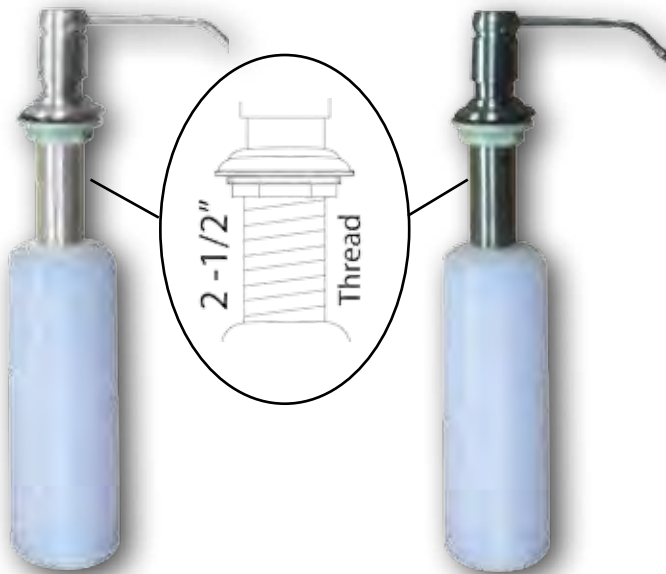

STRAINER & SOAP DISPENSER

MAG PSDPC:
Polished Chrome
Plastic Soap Dispenser

MAG PSDBN:
Brushed Nickel
Plastic Soap Dispenser