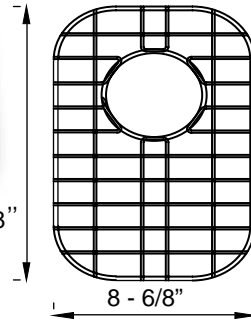

8 - 6/8"

16 - 1/8"