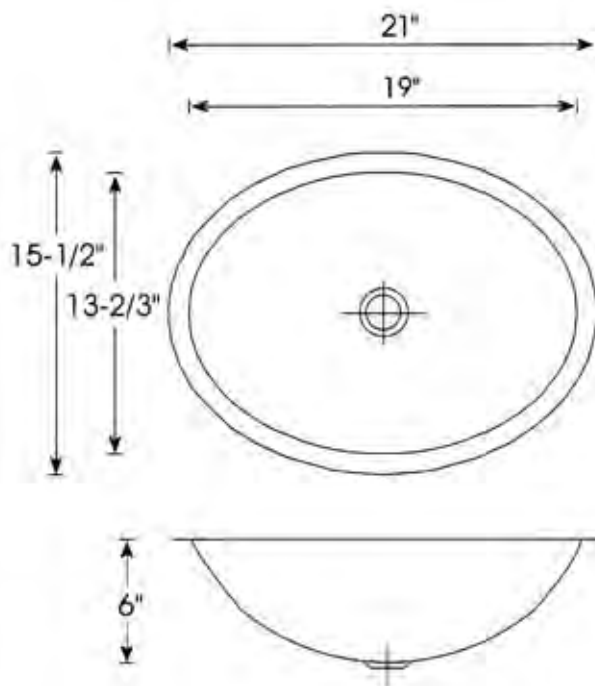

MAG1400

Description

Oval Sink

Features

T-304, 18 Gauge Stainless Steel*
1 1/2" Drain Opening

Dimensions

21" W x 15 1/2" D x 6" H

Finish Options

Satin Finish

Installation

Undercounter Installation
Supplied with Fastener, Screws and Template

*This high quality Yosemite sink is a heavy gauge, type 304 (18/8) surgical grade, stainless steel for maximum durability- 18% chromium (for shine) and 8% nickel (for rust resistance).