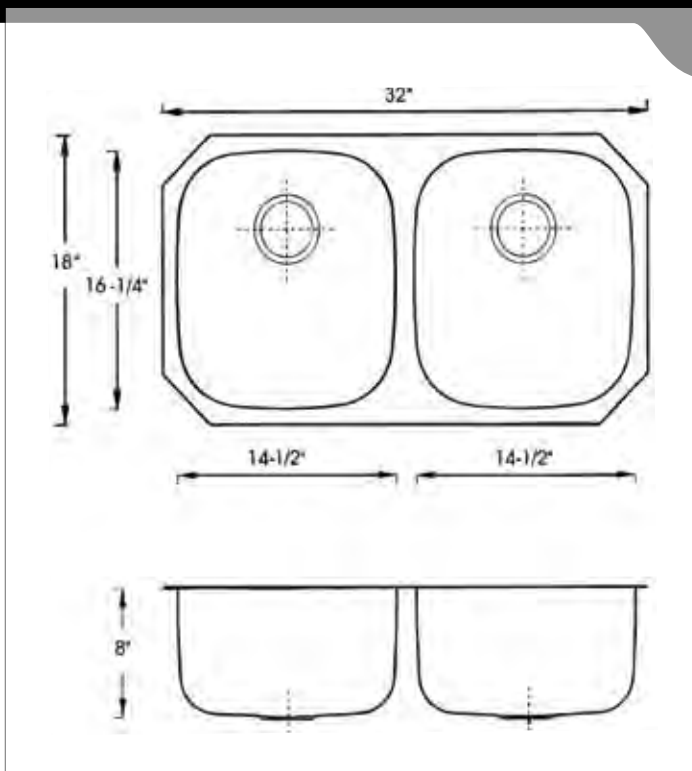

*This high quality Yosemite sink is a heavy gauge, type 304 (18/8) surgical grade, stainless steel for maximum durability- 18% chromium (for shine) and 8% nickel (for rust resistance).

MAG502

Description

Undermount Double Bowl

Features

T-304, 18 Gauge Stainless Steel*

Both Bowls are the Same Size

Stone Guard Undercoated over rubber pad.

Offset drain, 3 1/2" Drain Opening.

Dimensions

32" W x 18" D x 8" H

Finish Options

Satin Finish

Installation

Undercounter Installation

Supplied with Fastener, Screws and Template