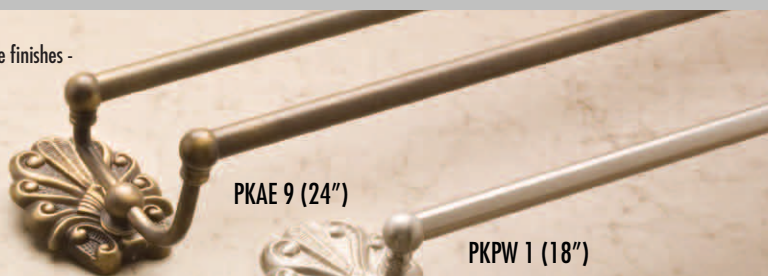

PKAE 9 (24")

PKPW 1 (18")

Also Available:
24" and 30" Single Towel Bars