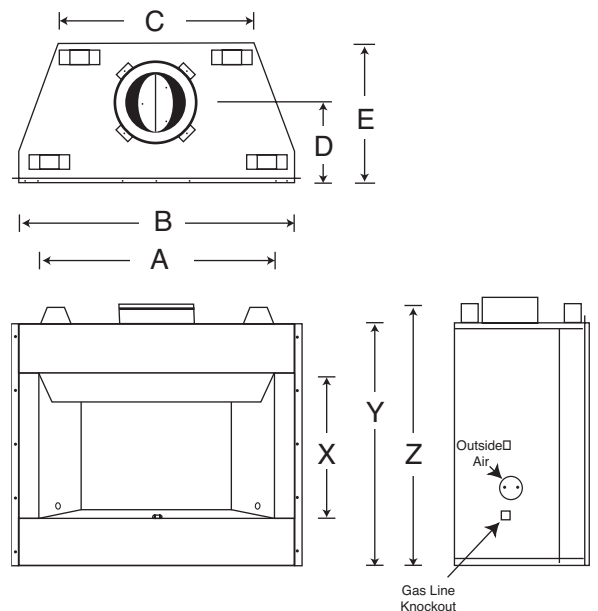

### Firebox Dimensions

	36"	42"
A	36"	42"
B	38"	44"
C	22 5/8"	28 1/2"
D	12 1/2"	12 1/2"
E	21 1/8"	21 1/8"
X	21 3/8"	21 3/8"
Y	33"	33"
Z	37 1/2"	37"

FMI PRODUCTS, LLC

www.FMIPRODUCTS.com

For more information, call (866) 328-4537